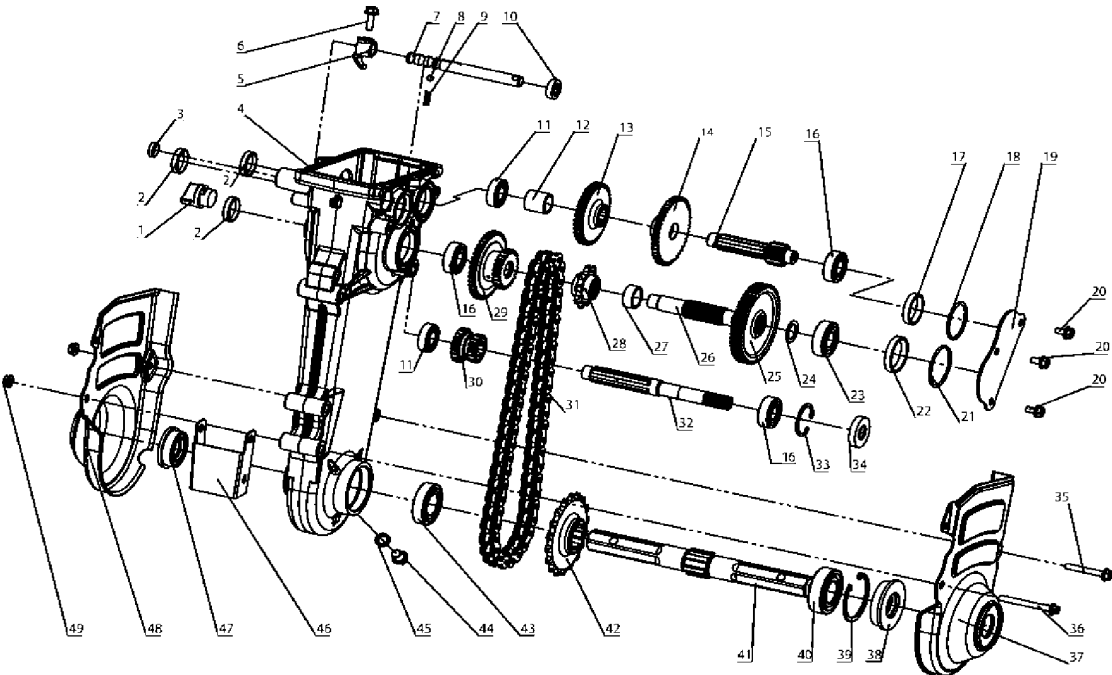

## CRANKSHAFT

TF 230, 967067801, 2015-12

Ref	Part No	Description	Remark	QTY KIT
1	588 00 29-01	CRANKSHAFT ASSY		1
2	588 00 30-01	WOODRUFF KEY		1
3	588 00 31-01	CRANKSHAFT		1
4	588 00 32-01	CONNECTING ROD		1
5	588 00 33-01	PISTON		1
6	588 00 34-01	CLIP		2
7	588 00 35-01	PISTON PIN		1
8	588 00 36-01	PISTON RING		1
9	588 00 37-01	FILM		1
10	588 00 38-01	BUSH		1
11	588 00 39-01	RING		1
12	588 00 40-01	RING		1

## CUTTING BLADE

TF 230, 967067801, 2015-12

Ref	Part No	Description	Remark	QTY KIT
1	587 98 53-01	BLADE		12
2	587 98 54-01	BLADE		12
3	587 98 55-01	HOLDER		2
4	587 95 24-01	BOLT		2
5	587 98 56-01	PIN		4
6	587 98 57-01	HOLDER		2
7	587 98 10-01	CLIP		4
8	587 94 90-01	WASHER		2
9	587 94 91-01	WASHER		26
10	587 93 74-01	NUT		26
11	587 98 60-01	BOLT		24
12	587 98 61-01	BLADE		2

## CYLINDER

TF 230, 967067801, 2015-12

Ref	Part No	Description	Remark	QTY KIT
1	587 99 93-01	COVER		1
2	587 99 94-01	BOLT		4
3	587 99 95-01	GASKET		1
4	587 99 96-01	BOLT		4
5	587 99 97-01	SPARK PLUG		1
6	587 99 98-01	BOLT		1
7	587 99 99-01	BOLT		1
8	588 00 00-01	CYLINDER		1
9	588 00 01-01	VALVE		1
10	588 00 02-01	VALVE		1
11	588 00 03-01	GUIDE		1
12	588 00 04-01	GUIDE		1
13	588 00 05-01	CLIP		2
14	588 00 06-01	GASKET		1
15	588 00 07-01	PIN		2
16	588 47 60-01	CONNECTION		1

## FUEL SYSTEM

TF 230, 967067801, 2015-12

Ref	Part No	Description	Remark	QTY KIT
1	588 00 93-01	FUEL TANK		1
2	588 17 74-01	CAP		1
3	588 17 75-01	GASKET		1
4	588 17 76-01	FUEL FILTER		1
5	588 17 77-01	FUEL TANK		1
6	588 17 79-01	GASKET		1
7	588 17 80-01	JOINT		1
8	588 17 81-01	CLIP		2
9	588 17 83-01	FUEL HOSE		1
10	588 00 94-01	BOLT		1
11	588 01 40-01	WASHER		1
12	588 00 72-01	NUT		1