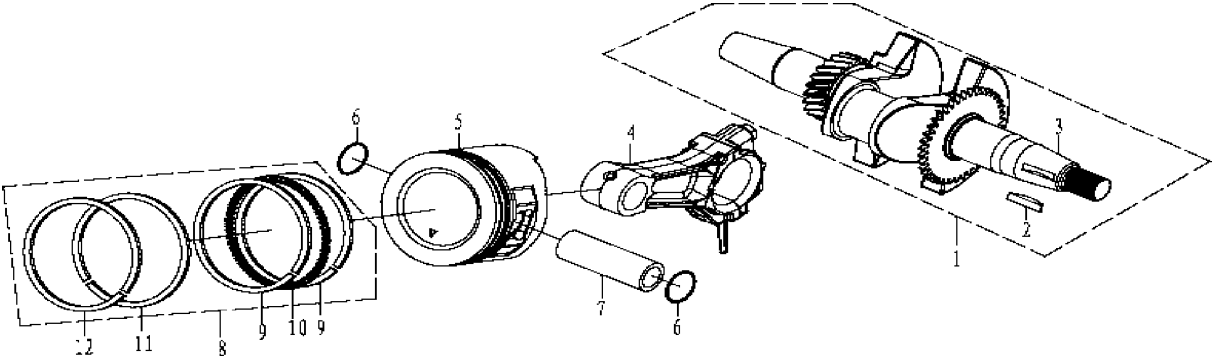

CRANKSHAFT

TF 230, 967067801, 2015-12

Ref	Part No	Description	Remark	QTY KIT
1	588 00 29-01	CRANKSHAFT ASSY		1
2	588 00 30-01	WOODRUFF KEY		1
3	588 00 31-01	CRANKSHAFT		1
4	588 00 32-01	CONNECTING ROD		1
5	588 00 33-01	PISTON		1
6	588 00 34-01	CLIP		2
7	588 00 35-01	PISTON PIN		1
8	588 00 36-01	PISTON RING		1
9	588 00 37-01	FILM		1
10	588 00 38-01	BUSH		1
11	588 00 39-01	RING		1
12	588 00 40-01	RING		1