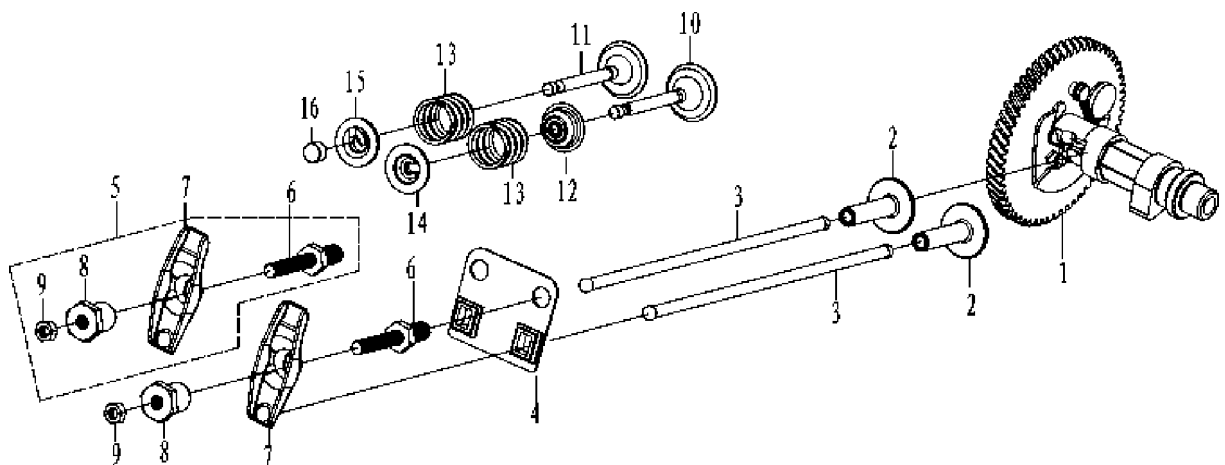

VALVES

TF 230, 967067801, 2015-12

Ref	Part No	Description	Remark	QTY KIT
1	588 00 41-01	CAMSHAFT		1
2	588 00 42-01	ARM		2
3	588 00 43-01	ROD		2
4	588 00 44-01	PLATE		1
5	588 00 45-01	ARM		2
6	588 00 46-01	BOLT		2
7	588 00 47-01	ARM		2
8	588 00 48-01	NUT		2
9	588 00 50-01	NUT		2
10	588 00 51-01	INLET		1
11	588 00 52-01	EXHAUST		1
12	588 00 53-01	SEAL		1
13	588 00 54-01	SPRING		2
14	588 00 55-01	SPRING		1
15	588 00 56-01	SPRING		1
16	588 00 57-01	ADJUSTER		1