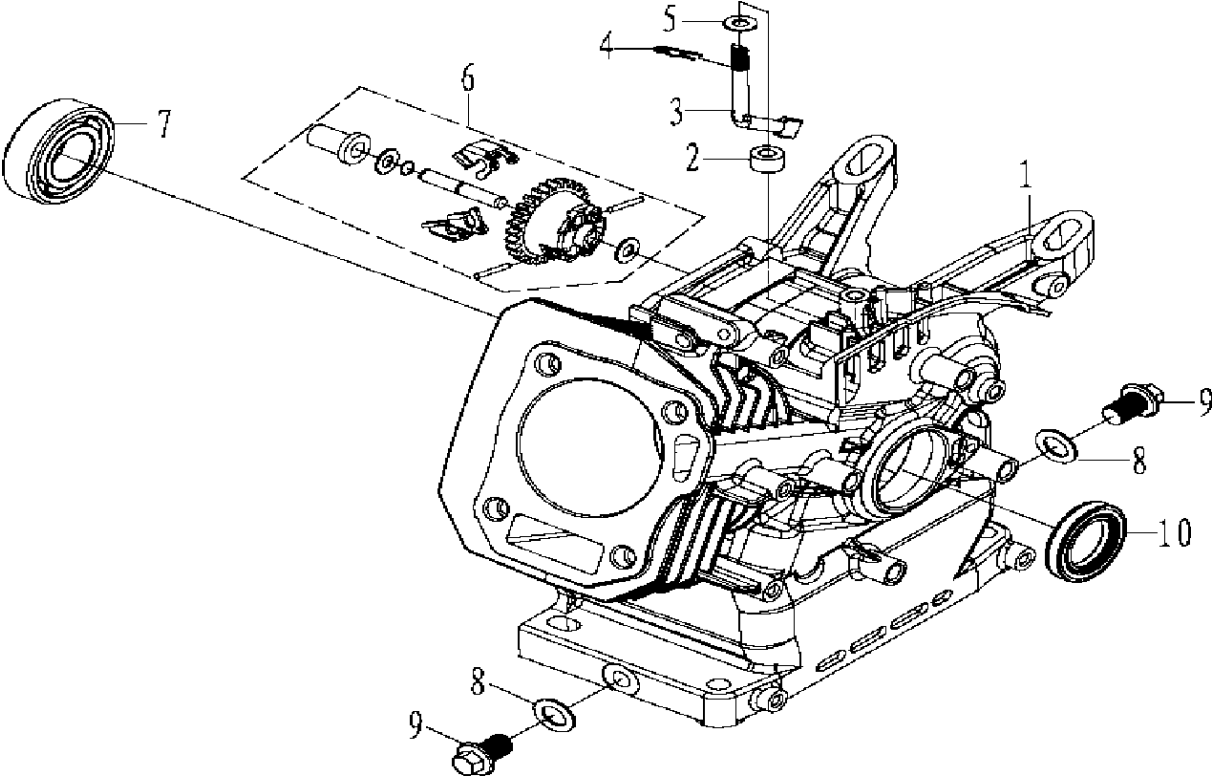

## BELT

TF 230, 967067801, 2015-12

Ref	Part No	Description	Remark	QTY KIT
1	587 95 34-01	BELT COVER		1
2	587 94 99-01	BOLT		2
3	587 93 69-01	WASHER		2
4	587 95 35-01	BELT		2
5	587 95 40-01	BOLT		1
6	587 98 14-01	WASHER		1
7	587 95 37-01	PULLEY		1
8	588 08 97-01	BOLT		4
9	587 95 42-01	LEVER		4
10	588 08 98-01	BOLT		1
11	587 93 73-01	NUT		1
12	588 08 99-01	BOLT		1
13	587 93 70-01	BOLT		1
14	587 95 74-01	PULLEY		1
15	587 98 15-01	BELT COVER		1
16	587 93 75-01	WASHER		1
17	588 09 00-01	WASHER		1
18	587 95 70-01	PULLEY		1
19	587 95 72-01	SPRING		1
20	587 95 73-01	SPRING		1

## CONTROLS

TF 230, 967067801, 2015-12

Ref	Part No	Description	Remark	QTY KIT
1	588 00 69-01	ARM		1
2	588 00 71-01	BOLT		1
3	588 00 72-01	NUT		1
4	588 00 73-01	TIE ROD		1
5	588 00 74-01	SPRING		1
6	588 00 75-01	SPRING		1
7	588 00 76-01	CONTROL		1
8	588 00 77-01	BOLT		2
9	588 00 78-01	SCREW		1
10	588 01 69-01	CONNECTION		1
11	588 00 79-01	BOLT		1
12	588 01 70-01	CLAMP		1
13	588 00 80-01	WASHER		1

## COVER

TF 230, 967067801, 2015-12

Ref	Part No	Description	Remark	QTY KIT
1	588 00 20-01	COVER		1
2	588 00 21-01	PLUG		1
3	588 00 22-01	SEALING		1
4	588 00 23-01	PLUG		1
5	588 00 25-01	BOLT		1
6	588 00 18-01	SEAL		1
7	588 00 24-01	DIPSTICK		1
8	588 00 26-01	DIPSTICK		1
9	587 94 21-01	BEARING		1
10	588 00 27-01	GASKET		1
11	588 00 28-01	PIN		2

## CRANKCASE

TF 230, 967067801, 2015-12

Ref	Part No	Description	Remark	QTY KIT
1	588 00 08-01	CRANKCASE		1
2	588 47 61-01	SEAL		1
3	588 00 10-01	ARM		1
4	588 00 11-01	KEEPER		1
5	588 00 12-01	WASHER		1
6	588 00 13-01	GOVERNOR		1
7	588 00 16-01	BEARING		1
8	588 00 15-01	WASHER		2
9	588 00 17-01	BOLT		2
10	588 00 18-01	SEAL		1