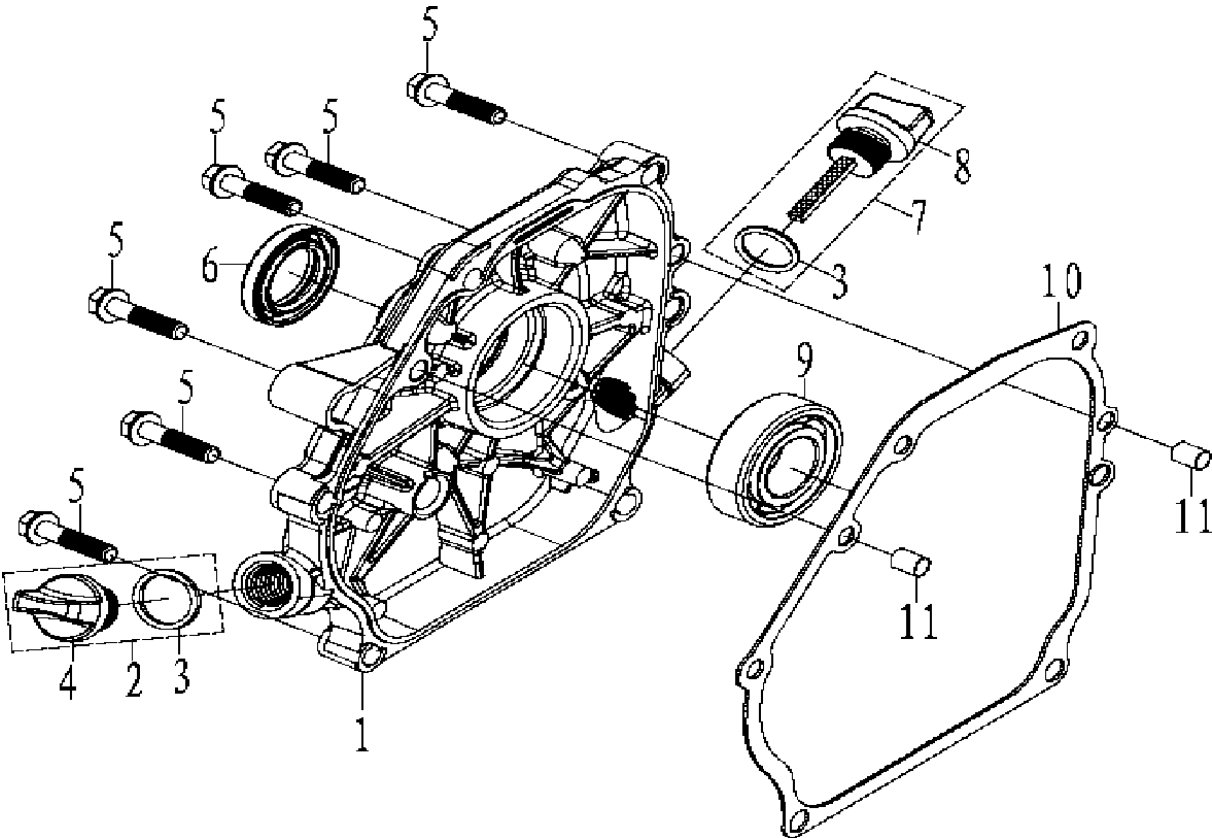

## BELT

TF 230, 967067801, 2015-12

Ref	Part No	Description	Remark	QTY KIT
1	587 95 34-01	BELT COVER		1
2	587 94 99-01	BOLT		2
3	587 93 69-01	WASHER		2
4	587 95 35-01	BELT		2
5	587 95 40-01	BOLT		1
6	587 98 14-01	WASHER		1
7	587 95 37-01	PULLEY		1
8	588 08 97-01	BOLT		4
9	587 95 42-01	LEVER		4
10	588 08 98-01	BOLT		1
11	587 93 73-01	NUT		1
12	588 08 99-01	BOLT		1
13	587 93 70-01	BOLT		1
14	587 95 74-01	PULLEY		1
15	587 98 15-01	BELT COVER		1
16	587 93 75-01	WASHER		1
17	588 09 00-01	WASHER		1
18	587 95 70-01	PULLEY		1
19	587 95 72-01	SPRING		1
20	587 95 73-01	SPRING		1

## CONTROLS

TF 230, 967067801, 2015-12

Ref	Part No	Description	Remark	QTY KIT
1	588 00 69-01	ARM		1
2	588 00 71-01	BOLT		1
3	588 00 72-01	NUT		1
4	588 00 73-01	TIE ROD		1
5	588 00 74-01	SPRING		1
6	588 00 75-01	SPRING		1
7	588 00 76-01	CONTROL		1
8	588 00 77-01	BOLT		2
9	588 00 78-01	SCREW		1
10	588 01 69-01	CONNECTION		1
11	588 00 79-01	BOLT		1
12	588 01 70-01	CLAMP		1
13	588 00 80-01	WASHER		1

## COVER

TF 230, 967067801, 2015-12

Ref	Part No	Description	Remark	QTY KIT
1	588 00 20-01	COVER		1
2	588 00 21-01	PLUG		1
3	588 00 22-01	SEALING		1
4	588 00 23-01	PLUG		1
5	588 00 25-01	BOLT		1
6	588 00 18-01	SEAL		1
7	588 00 24-01	DIPSTICK		1
8	588 00 26-01	DIPSTICK		1
9	587 94 21-01	BEARING		1
10	588 00 27-01	GASKET		1
11	588 00 28-01	PIN		2

## CRANKSHAFT

TF 230, 967067801, 2015-12

Ref	Part No	Description	Remark	QTY KIT
1	588 00 29-01	CRANKSHAFT ASSY		1
2	588 00 30-01	WOODRUFF KEY		1
3	588 00 31-01	CRANKSHAFT		1
4	588 00 32-01	CONNECTING ROD		1
5	588 00 33-01	PISTON		1
6	588 00 34-01	CLIP		2
7	588 00 35-01	PISTON PIN		1
8	588 00 36-01	PISTON RING		1
9	588 00 37-01	FILM		1
10	588 00 38-01	BUSH		1
11	588 00 39-01	RING		1
12	588 00 40-01	RING		1