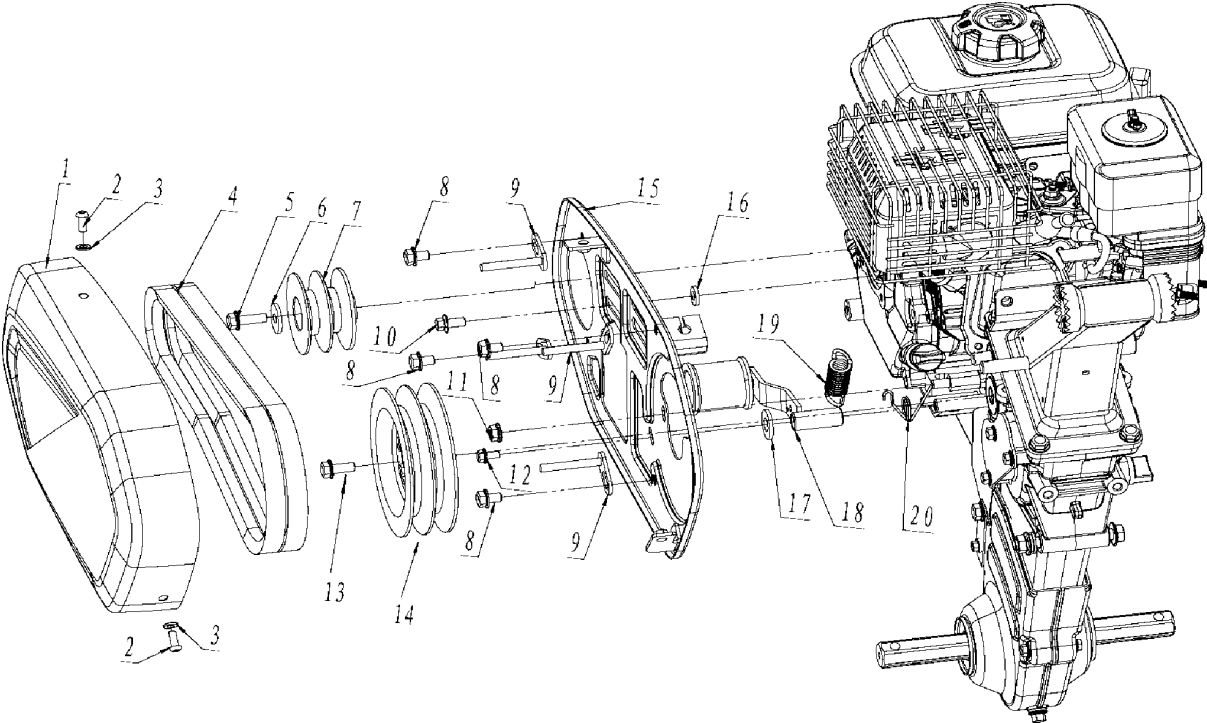

## BELT

TF 230, 967067801, 2015-12

Ref	Part No	Description	Remark	QTY KIT
1	587 95 34-01	BELT COVER		1
2	587 94 99-01	BOLT		2
3	587 93 69-01	WASHER		2
4	587 95 35-01	BELT		2
5	587 95 40-01	BOLT		1
6	587 98 14-01	WASHER		1
7	587 95 37-01	PULLEY		1
8	588 08 97-01	BOLT		4
9	587 95 42-01	LEVER		4
10	588 08 98-01	BOLT		1
11	587 93 73-01	NUT		1
12	588 08 99-01	BOLT		1
13	587 93 70-01	BOLT		1
14	587 95 74-01	PULLEY		1
15	587 98 15-01	BELT COVER		1
16	587 93 75-01	WASHER		1
17	588 09 00-01	WASHER		1
18	587 95 70-01	PULLEY		1
19	587 95 72-01	SPRING		1
20	587 95 73-01	SPRING		1

## CONTROLS

TF 230, 967067801, 2015-12

Ref	Part No	Description	Remark	QTY KIT
1	588 00 69-01	ARM		1
2	588 00 71-01	BOLT		1
3	588 00 72-01	NUT		1
4	588 00 73-01	TIE ROD		1
5	588 00 74-01	SPRING		1
6	588 00 75-01	SPRING		1
7	588 00 76-01	CONTROL		1
8	588 00 77-01	BOLT		2
9	588 00 78-01	SCREW		1
10	588 01 69-01	CONNECTION		1
11	588 00 79-01	BOLT		1
12	588 01 70-01	CLAMP		1
13	588 00 80-01	WASHER		1

## COVER

TF 230, 967067801, 2015-12

Ref	Part No	Description	Remark	QTY KIT
1	588 00 20-01	COVER		1
2	588 00 21-01	PLUG		1
3	588 00 22-01	SEALING		1
4	588 00 23-01	PLUG		1
5	588 00 25-01	BOLT		1
6	588 00 18-01	SEAL		1
7	588 00 24-01	DIPSTICK		1
8	588 00 26-01	DIPSTICK		1
9	587 94 21-01	BEARING		1
10	588 00 27-01	GASKET		1
11	588 00 28-01	PIN		2

## CRANKCASE

TF 230, 967067801, 2015-12

Ref	Part No	Description	Remark	QTY KIT
1	588 00 08-01	CRANKCASE		1
2	588 47 61-01	SEAL		1
3	588 00 10-01	ARM		1
4	588 00 11-01	KEEPER		1
5	588 00 12-01	WASHER		1
6	588 00 13-01	GOVERNOR		1
7	588 00 16-01	BEARING		1
8	588 00 15-01	WASHER		2
9	588 00 17-01	BOLT		2
10	588 00 18-01	SEAL		1