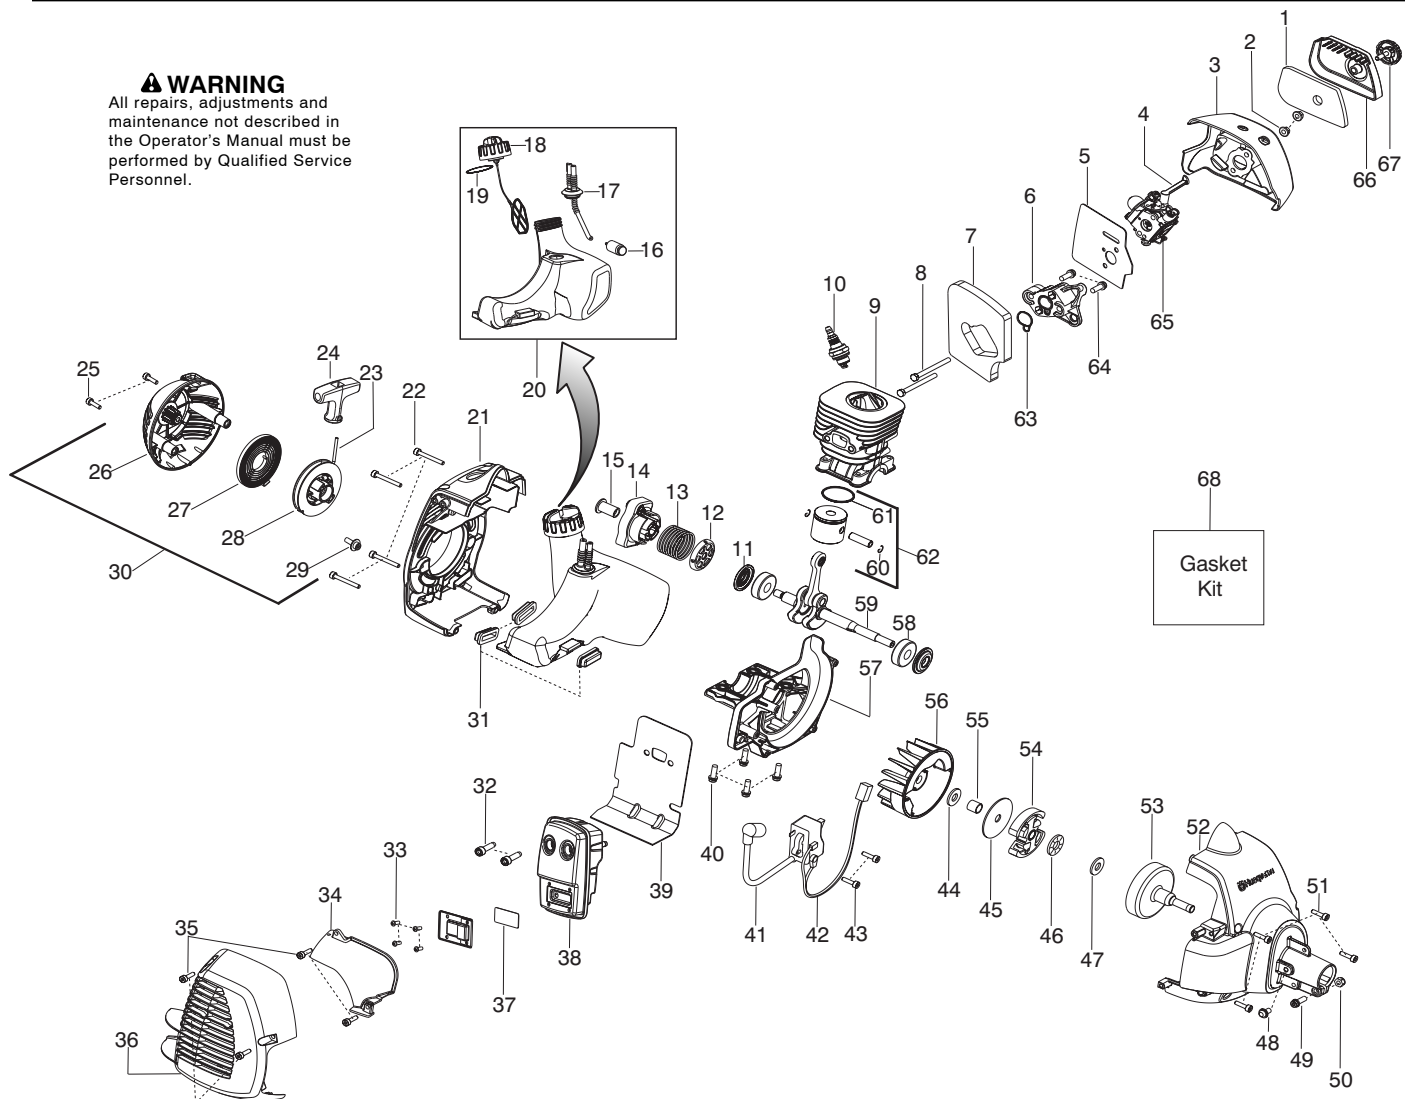

⚠ WARNING
All repairs, adjustments and maintenance not described in the Operator's Manual must be performed by Qualified Service Personnel.

Ref.	Part No.	Description	Ref.	Part No.	Description	Ref.	Part No.	Description
1.	530150253	Filter	25.	530016426	Screw	48.	530016469	Screw
2.	530016101	Nut-Carb. Screw	26.	545081802	Kit-Starter Hsg./C'case (Incl. 25,30,57)	49.	530016470	Screw
3.	545084601	Air Box	27.	545029801	Kit-Starter Spring	50.	530015768	Locknut
4.	530057844	Lever - Choke	28.	545029701	Kit-Starter Pulley	51.	530016456	Screw
5.	545050402	Kit-Carb. Gasket (Incl. 7,63)	29.	530016468	Screw	52.	545017501	Assy-Fan Housing
6.	530035596	Adaptor-Carb.	30.	545106301	Assy-Starter Hsg. (Incl. 23,24,26,27,28,29)	53.	530150039	Assy-Clutch Drum
7.	545081898	Kit-Gasket (foam)	31.	530059780	Isolator-Tank	54.	545050405	Kit-Clutch Assy.
8.	530016400	Bolt	32.	530058982	Bolt-Muffler	55.	530057852	Spacer
9.	545001001	Cylinder	33.	530015496	Screw	56.	530039242	Flywheel
10.	952030201	Plug-Spark (RCJ-8Y)	34.	530150440	Shield-Heat	57.	545054601	Crankcase
11.	545050403	Kit-Crankshaft seal	35.	530016449	Screw	58.	545013401	Bearing
12.	530016475	Washer-Starter	36.	545104901	Guard-Muffler	59.	545030001	Kit-Crankshaft
13.	545160301	Spring-Starter Cup	37.	545030501	Kit-Spark (Incl. 33)	60.	530015162	Retainer-Piston Pin
14.	545102303	Assy-Starter Cup	38.	545057502	Assy-Muffler	61.	530019283	Ring-Piston
15.	530059800	Coupling-Starter	39.	545081898	Kit-Gasket-Paper Met.	62.	545030301	Kit-Piston (Incl. 60,61)
16.	530095646	Assy-Fuel Filter	40.	530015897	Screw	63.	545081898	Kit-Gasket (adaptor seal)
17.	545081897	Kit-Fuel Line	41.	545046701	Module	64.	530015897	Screw
18.	530150350	Assy-Cap w/ret. (Incl. 19)	42.	530039227	Assy-Leadwire	65.	★★★★★	Kit-Carb. (Incl. 4,5)
19.	545081898	Kit-Gasket O-ring - Fuel Cap	43.	530016456	Screw	66.	530057846	Cover-Air Box
20.	545105104	Assy-Fuel Tank (Incl. 16,17,18,19)	44.	530016463	Washer	67.	530059796	Assy-Knob
21.	530057851	Shroud-Rear	45.	530094189	Washer-Clutch	68.	545081898	Kit-Gasket (Incl. 5,7,11,19,39,63)
22.	530016448	Screw	46.	545173401	Bearing - Thrust	Not Shown		
23.	545029901	Kit-Rope	47.	530016420	Washer - Thrust	530058709	Bulb-Purge	
24.	530150318	Handle-Starter						

✓ = New Part Number For This IPL

★ = Refer to the Service Reference Indicated for more information. (Located at the END of the IPL)