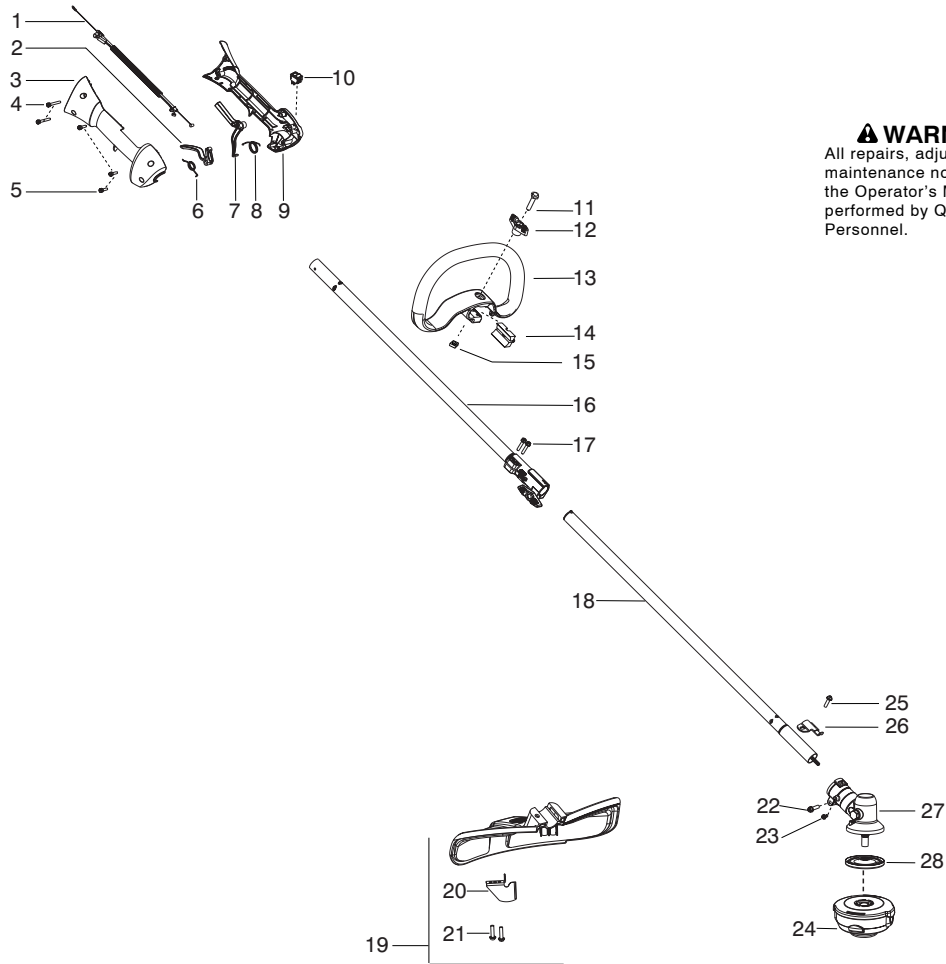

# 125LDX

**Spare parts**

**Ersatzteile**

**Pièces détachées**

**Reserve onderdelen**

**Repuestos**

**Reservdelar**

<b>Parts List No.</b> 545014337		<b>Husqvarna</b> ® PARTS LIST	<b>MODEL</b> 125LDX ROW
<b>Date</b> 9/11/08	<b>Replaces</b> 545014337 - 2/05/08		<b>NOTE :</b> Illustration may differ from actual model due to design changes.

**⚠ WARNING**  
All repairs, adjustments and maintenance not described in the Operator's Manual must be performed by Qualified Service Personnel.

Ref.	Part No.	Description	Ref.	Part No.	Description
1.	545125301	Assy-Cable/Wire Harness	20.	530052286	Limiter-Line
2.	545066001	Trigger	21.	530015814	Screw
3.	545062001	Housing-Throttle (RH)	22.	530016014	Screw
4.	530016448	Screw	23.	545003902	Screw
5.	530016449	Screw	24.	5373383-02	Assy-T25 Cutting Head
6.	530016454	Spring-Trigger	25.	530015771	Screw
7.	530059804	Lockout-Throttle	26.	530057554	Bracket-Shield
8.	545045601	Spring-Lockout	27.	530096295	Assy-Gearbox
9.	545067001	Housing-Throttle (LH)	28.	537234901	Driver - Disc
10.	545030601	Kit-Switch			
11.	★★★★★	Screw	<b>Not Shown</b>		
12.	★★★★★	Knob	-----		Manual
13.	★★★★★	Assy-Loop Handle (Incl. 11,12,14,15)	545146952		(Euro 9)
14.	★★★★★	Spacer	545146980		(Euro 8)
15.	★★★★★	Nut - Square M6	545146953		(Euro 7)
16.	545006066	Kit-Driveshaft Upper (Incl. decal)	545135301		Decal-Upper Shaft Warning
17.	503200725	Screw - Clamp	545096701		Decal-Lower Shaft Warning
18.	545006067	Kit-Lower Shaft (Incl. 22,23,26,27)			
19.	545030901	Kit-Shield (Incl. 20,21,25)			

✓ = New Part Number For This IPL

★ = Refer to the Service Reference Indicated for more information. (Located at the END of the IPL)

<b>Parts List No.</b> 545014337		<b>Husqvarna</b> ® PARTS LIST	<b>MODEL</b> 125LDX ROW
<b>Date</b> 9/11/08	<b>Replaces</b> 545014337 - 2/05/08		<b>NOTE</b> : Illustration may differ from actual model due to design changes.