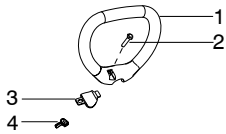

**⚠ WARNING**  
All repairs, adjustments and maintenance not described in the Operator's Manual must be performed by Qualified Service Personnel.

Ref.	Part No.	Description	Ref.	Part No.	Description
1.	545125301	Assy-Cable/Wire Harness	20.	530052286	Limiter-Line
2.	545066001	Trigger	21.	530015814	Screw
3.	545062001	Housing-Throttle (RH)	22.	530016014	Screw
4.	530016448	Screw	23.	545003902	Screw
5.	530016449	Screw	24.	5373383-02	Assy-T25 Cutting Head
6.	530016454	Spring-Trigger	25.	530015771	Screw
7.	530059804	Lockout-Throttle	26.	530057554	Bracket-Shield
8.	545045601	Spring-Lockout	27.	530096295	Assy-Gearbox
9.	545067001	Housing-Throttle (LH)	28.	537234901	Driver - Disc
10.	545030601	Kit-Switch			
11.	★★★★★	Screw	<b>Not Shown</b>		
12.	★★★★★	Knob	-----		Manual
13.	★★★★★	Assy-Loop Handle (Incl. 11,12,14,15)	545146952		(Euro 9)
14.	★★★★★	Spacer	545146980		(Euro 8)
15.	★★★★★	Nut - Square M6	545146953		(Euro 7)
16.	545006066	Kit-Driveshaft Upper (Incl. decal)	545135301		Decal-Upper Shaft Warning
17.	503200725	Screw - Clamp	545096701		Decal-Lower Shaft Warning
18.	545006067	Kit-Lower Shaft (Incl. 22,23,26,27)			
19.	545030901	Kit-Shield (Incl. 20,21,25)			

✓ = New Part Number For This IPL

★ = Refer to the Service Reference Indicated for more information. (Located at the END of the IPL)

<b>Parts List No.</b> 545014337		<b>Husqvarna</b> ® PARTS LIST	<b>MODEL</b> 125LDX ROW
<b>Date</b> 9/11/08	<b>Replaces</b> 545014337 - 2/05/08		<b>NOTE</b> : Illustration may differ from actual model due to design changes.

Serial Number - 2007-230N and lower, please use the following parts:

- Ref.# 1 - 545180809 Kit - Loop Handle (Includes Hardware)
- Ref.# 2 - 530015820 Bolt
- Ref.# 3 - 530059185 Handle Clamp
- Ref.# 4 - 530016152 Wingnut