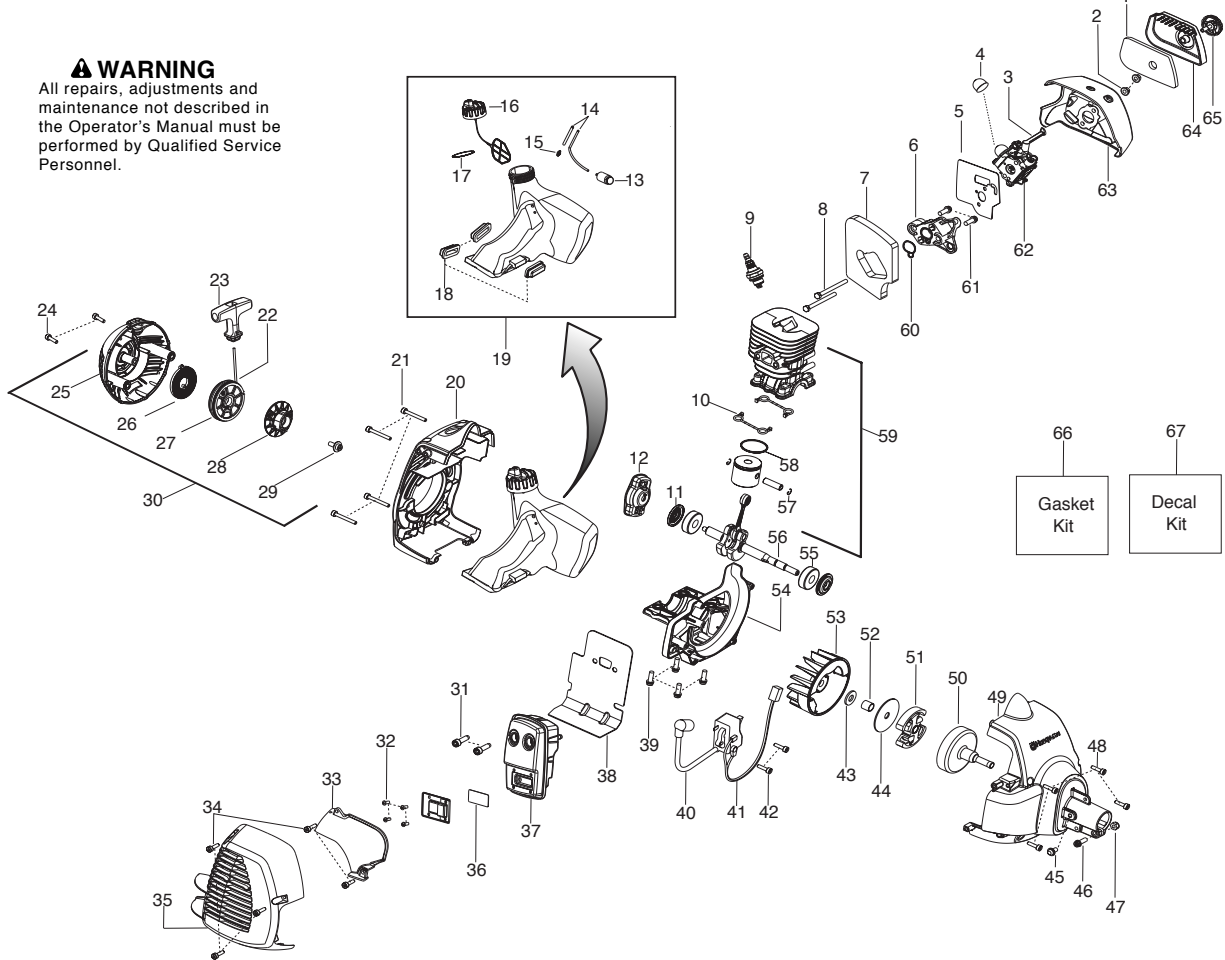

Parts List No. 545192136		Husqvarna® PARTS LIST	MODEL 128C
Date 12/3/08	NEW		Page: 2
NOTE : Illustration may differ from actual model due to design changes.			

⚠ WARNING

All repairs, adjustments and maintenance not described in the Operator's Manual must be performed by Qualified Service Personnel.

Ref.	Part No.	Description	Ref.	Part No.	Description	Ref.	Part No.	Description
1.	530150253	Filter	25.	545186502	Starter Hsg. w/eyelet	48.	530016456	Screw
2.	530016101	Nut-Carb. Screw	26.	545008080	Kit-Starter Spring	49.	545017501	Assy-Fan Housing
3.	530057844	Lever - Choke	27.	545008078	Kit-Starter Pulley	50.	530150039	Assy-Clutch Drum
4.	530058709	Bulb-Purge	28.	544038702	Pulley-Driver	51.	545050405	Kit-Clutch Assy.
5.	545008086	Kit-Carb. Gasket (Incl 7,60)	29.	530016468	Screw	52.	530057852	Spacer
6.	530035596	Adaptor-Carb.	30.	545186501	Assy-Starter Hsg.(Incl. 22,23,25,26,27,28,29)	53.	530039242	Flywheel
7.	545008084	Foam-Gasket (kit)	31.	530058982	Bolt-Muffler	54.	545195601	Crankcase-Cast
8.	530016400	Bolt	32.	530015241	Screw	55.	545013401	Bearing
9.	952030249	Plug-Spark (RCJ-6Y)	33.	530150440	Shield-Heat	56.	545195202	Assy-Crankshaft
10.	545008084	Seal-Cylinder (kit)	34.	530016449	Screw	57.	530015162	Retainer-Piston Pin
11.	545008084	Seal-Crankshaft (kit)	35.	545104901	Guard-Muffler	58.	530019283	Ring-Piston
12.	503873305	Assy-Starter Pawl	36.	545030501	Kit-Spark Arrestor (Incl. 32)	59.	545008082	Kit-Piston/Cyl. (Incl. 57,58)
13.	530095646	Assy-Fuel Filter	37.	545057502	Assy-Muffler	60.	545008084	Seal-adaptor (kit)
14.	530069599	Kit-Fuel Line (Incl. 15)	38.	545008084	Gasket-Paper Met.(kit)	61.	530015897	Screw
15.	530023877	Fitting-Fuel Line	39.	530015897	Screw	62.	545081849	Kit-Carb. (Incl. 3,4,5)
16.	530150350	Assy-Cap w/ret.(Incl. 17)	40.	530039224	Module	63.	545084601	Air box
17.	545008084	O-ring - Fuel Cap (kit)	41.	530039227	Assy-Leadwire	64.	530057846	Cover-Air Box
18.	530059780	Isolator-Tank	42.	530016456	Screw	65.	530059796	Assy-Knob
19.	545180870	Kit-Fuel Tank Assy. (Incl. 13,14,15,16,17,18)	43.	530016463	Washer	66.	545008084	Kit-Gasket (Incl. 5,7,10,11,17,38,60)
20.	530057851	Shroud-Rear	44.	530094189	Washer-Clutch	67.	545003318	Kit-Decal
21.	530016448	Screw	45.	530016469	Screw			
22.	545008079	Kit-Rope	46.	530016470	Screw			
23.	545043204	Handle-Starter	47.	530015768	Locknut			
24.	530016426	Screw						

☐ = New Part Number For This IPL

★ = Refer to the Service Reference Indicated for more information.(Located at the END of the IPL)