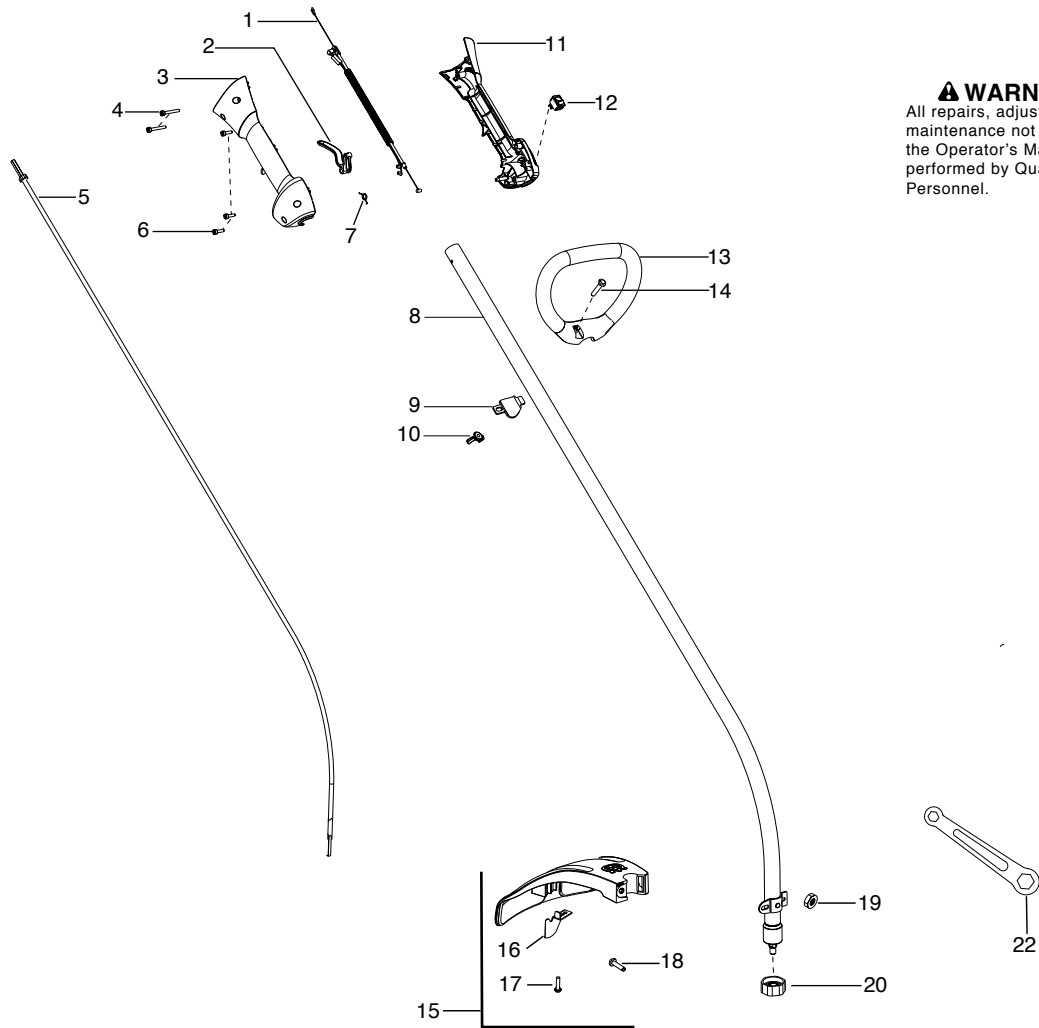

128C

Spare parts

Ersatzteile

Pièces détachées

Reserve onderdelen

Repuestos

Reservdelar

Parts List No. 545192136		Husqvarna ® PARTS LIST	MODEL 128C
Date 12/3/08	NEW		NOTE : Illustration may differ from actual model due to design changes.

⚠ WARNING
All repairs, adjustments and maintenance not described in the Operator's Manual must be performed by Qualified Service Personnel.

Ref.	Part No.	Description	Ref.	Part No.	Description
1.	545125301	Assy-Cable/Wire Harness			
2.	545066001	Trigger			
3.	545062002	Housing-Throttle (RH)			
4.	530016448	Screw			
5.	545007508	Flexshaft			
6.	530016449	Screw			
7.	530016454	Spring-Trigger			
8.	545006069	Kit-Driveshaft			
9.	530059185	Clamp-Handle			
10.	530016152	Wingnut			
11.	545067001	Housing-Throttle (LH)			
12.	545030601	Kit-Switch			
13.	545042201	Handle-Assist			
14.	530015820	Bolt			
15.	545006095	Kit-Shield (Incl. 16,17,18,19, 22)			
16.	545081862	Kit - Limiter-Line (Incl. 17)			
17.	530015814	Screw			
18.	530015820	Bolt			
19.	530015197	Nut			
20.	545017403	Dust Cup			
22.	530056401	Wrench			

✓ = New Part Number For This IPL

★ = Refer to the Service Reference Indicated for more information.(Located at the END of the IPL)

Parts List No. 545192136		Husqvarna ® PARTS LIST	MODEL 128C
Date 12/3/08	NEW		Page: 2
NOTE : Illustration may differ from actual model due to design changes.			