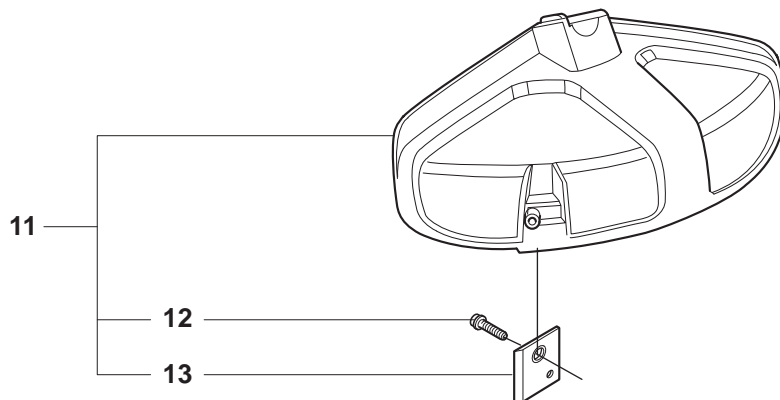

S 327LS, LX, LDX, RX, RDX, RJX, 323R11
ACCESSORIES

Page S   **327LS, LX, LDX, RX, RDX, RJX**   **ACCESSORIES**
323RII

Position	Article	Quantity	Notes	Kit
1	544 04 42-10	1	Captive screws 323RII, 327Rx	
2	573 99 43-04	2	Captive screws	1
3	574 56 80-01	1	Captive screws	1
4	537 29 34-01	1		1
5	574 56 49-02	1	Captive screws	1
6	503 20 03-16	4	Captive screws	1
7	574 03 95-01	4	Captive screws	1
8	503 97 71-01	1	327Lx, 327LDx	
9	503 21 07-16	1		8
10	503 79 88-01	1		8
11	503 93 42-02	1	323RII, 327Rx	
12	503 21 07-16	1		11
13	503 79 88-01	1		11