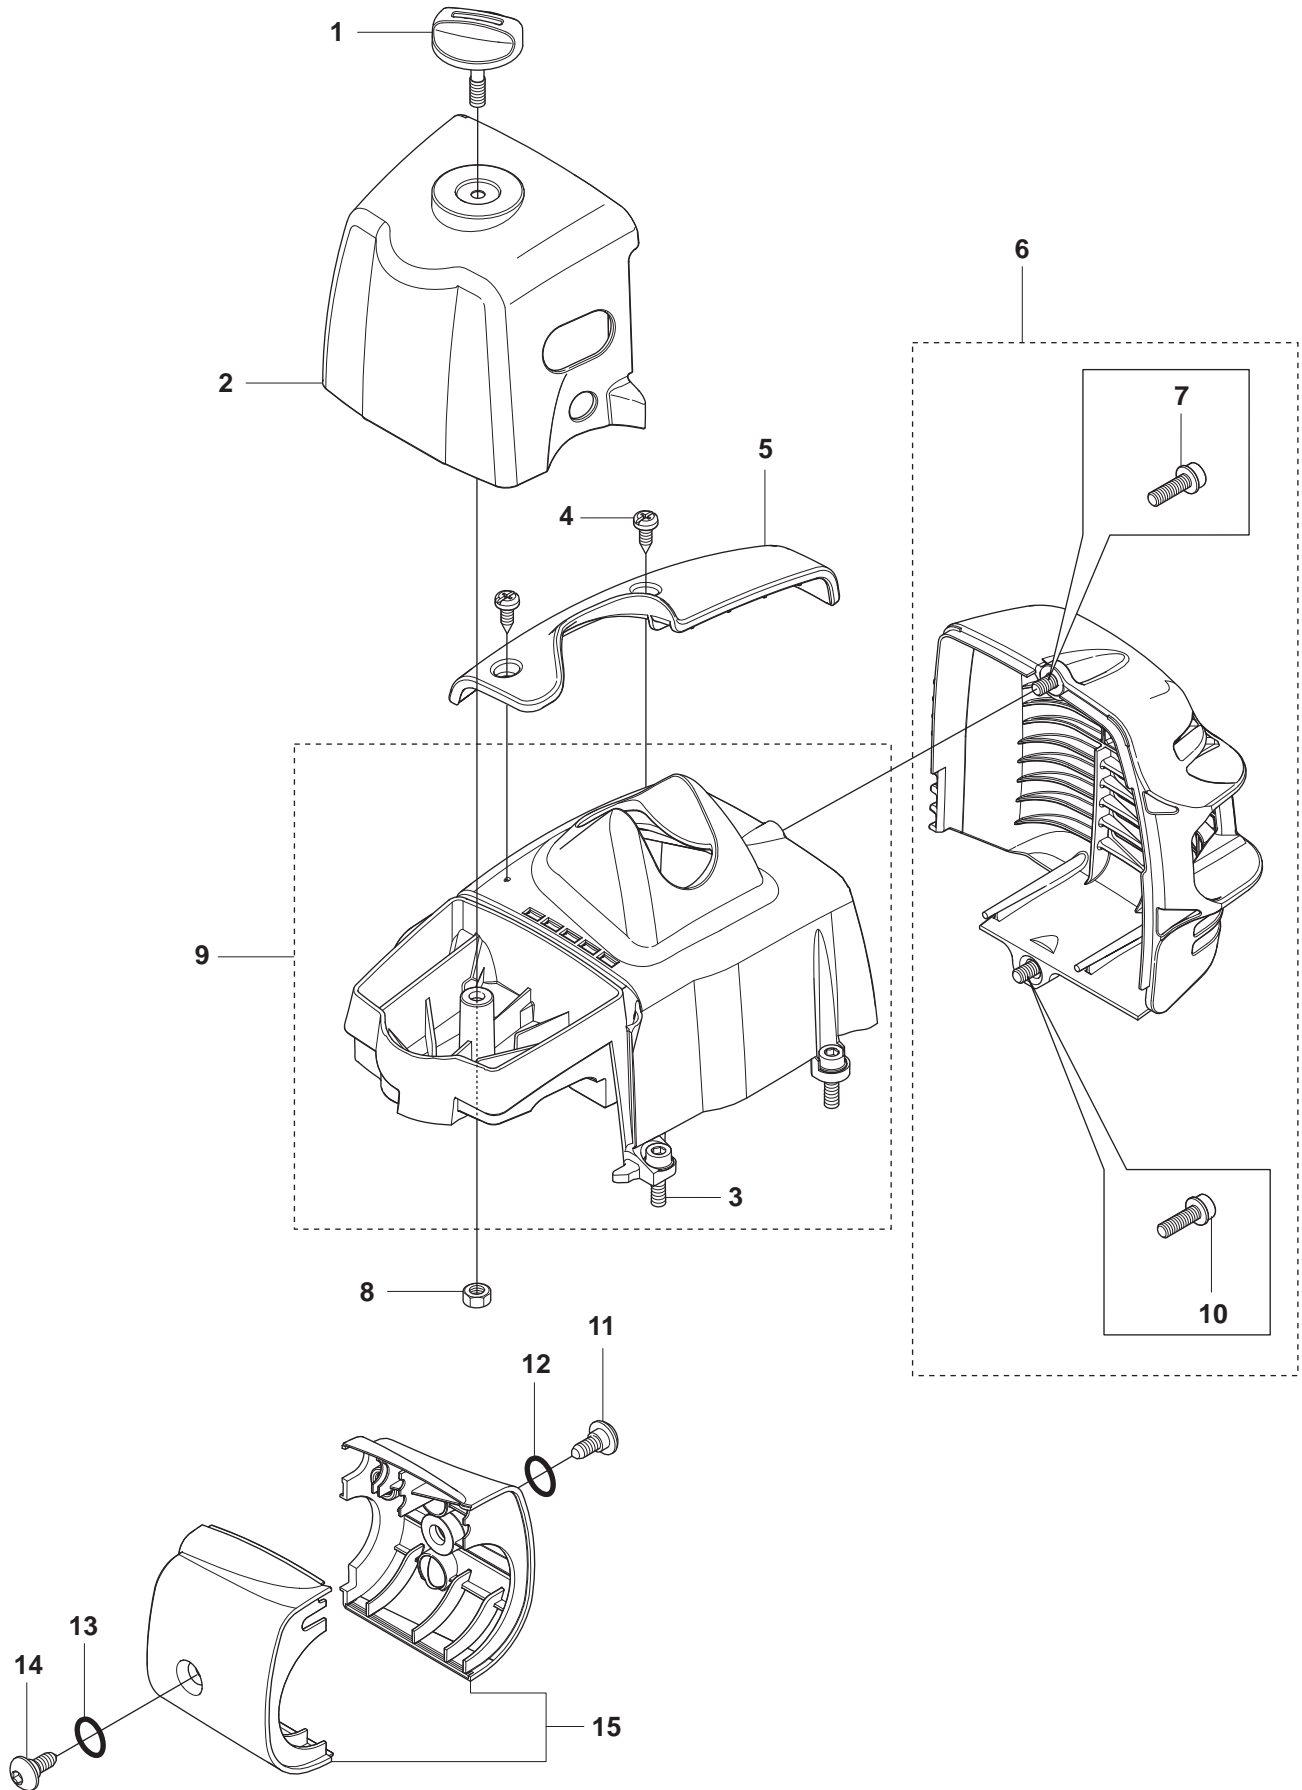

H2 327Lx, LDx, Rx, RDx, RJx, COVERS

Position	Article	Quantity	Notes	Kit
1	537 21 32-10	1		
2	502 48 13-01	1		
3	574 47 70-03	4	Captive screws	9
4	503 21 35-12	2		
5	502 48 16-01	1		
6	544 84 81-02	1	Captive screws	
7	574 18 15-01	1	Captive screws	6
8	503 22 24-01	1		
9	574 35 39-01	1	Captive screws	
10	574 47 70-03	1	Captive screws	6
11	503 96 13-01	1		
12	740 42 06-00	1		
13	740 42 06-00	1		
14	503 96 13-01	1		
15	502 48 15-01	1