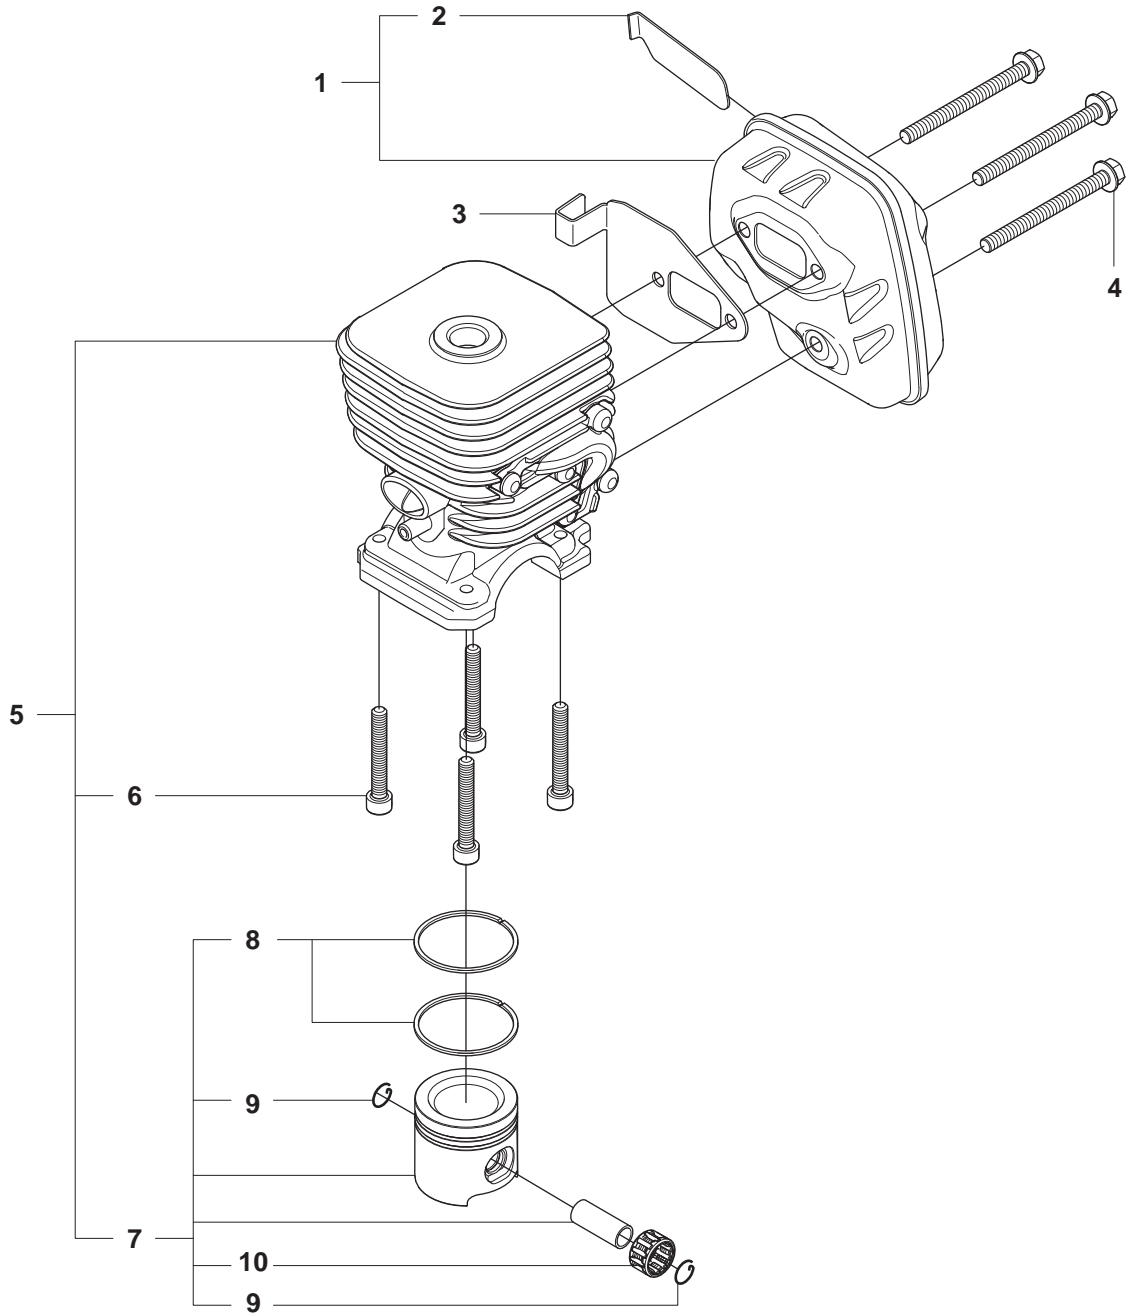

N 327LS, LX, LDX, RX, RDX, RJX, 323RII
CYLINDER PISTON & MUFFLER

Position	Article	Quantity	Notes	Kit
1	537 22 17-04	1	Cat.	
2	537 22 18-01	1		1
3	537 01 41-01	1		
4	502 07 81-01	3		
5	537 08 51-03	1	Ø=34mm	
6	503 20 07-35	4		5
7	537 40 59-02	1		5
8	537 40 62-01	1		7
9	737 44 08-00	1		7
10	503 71 22-01	1		7