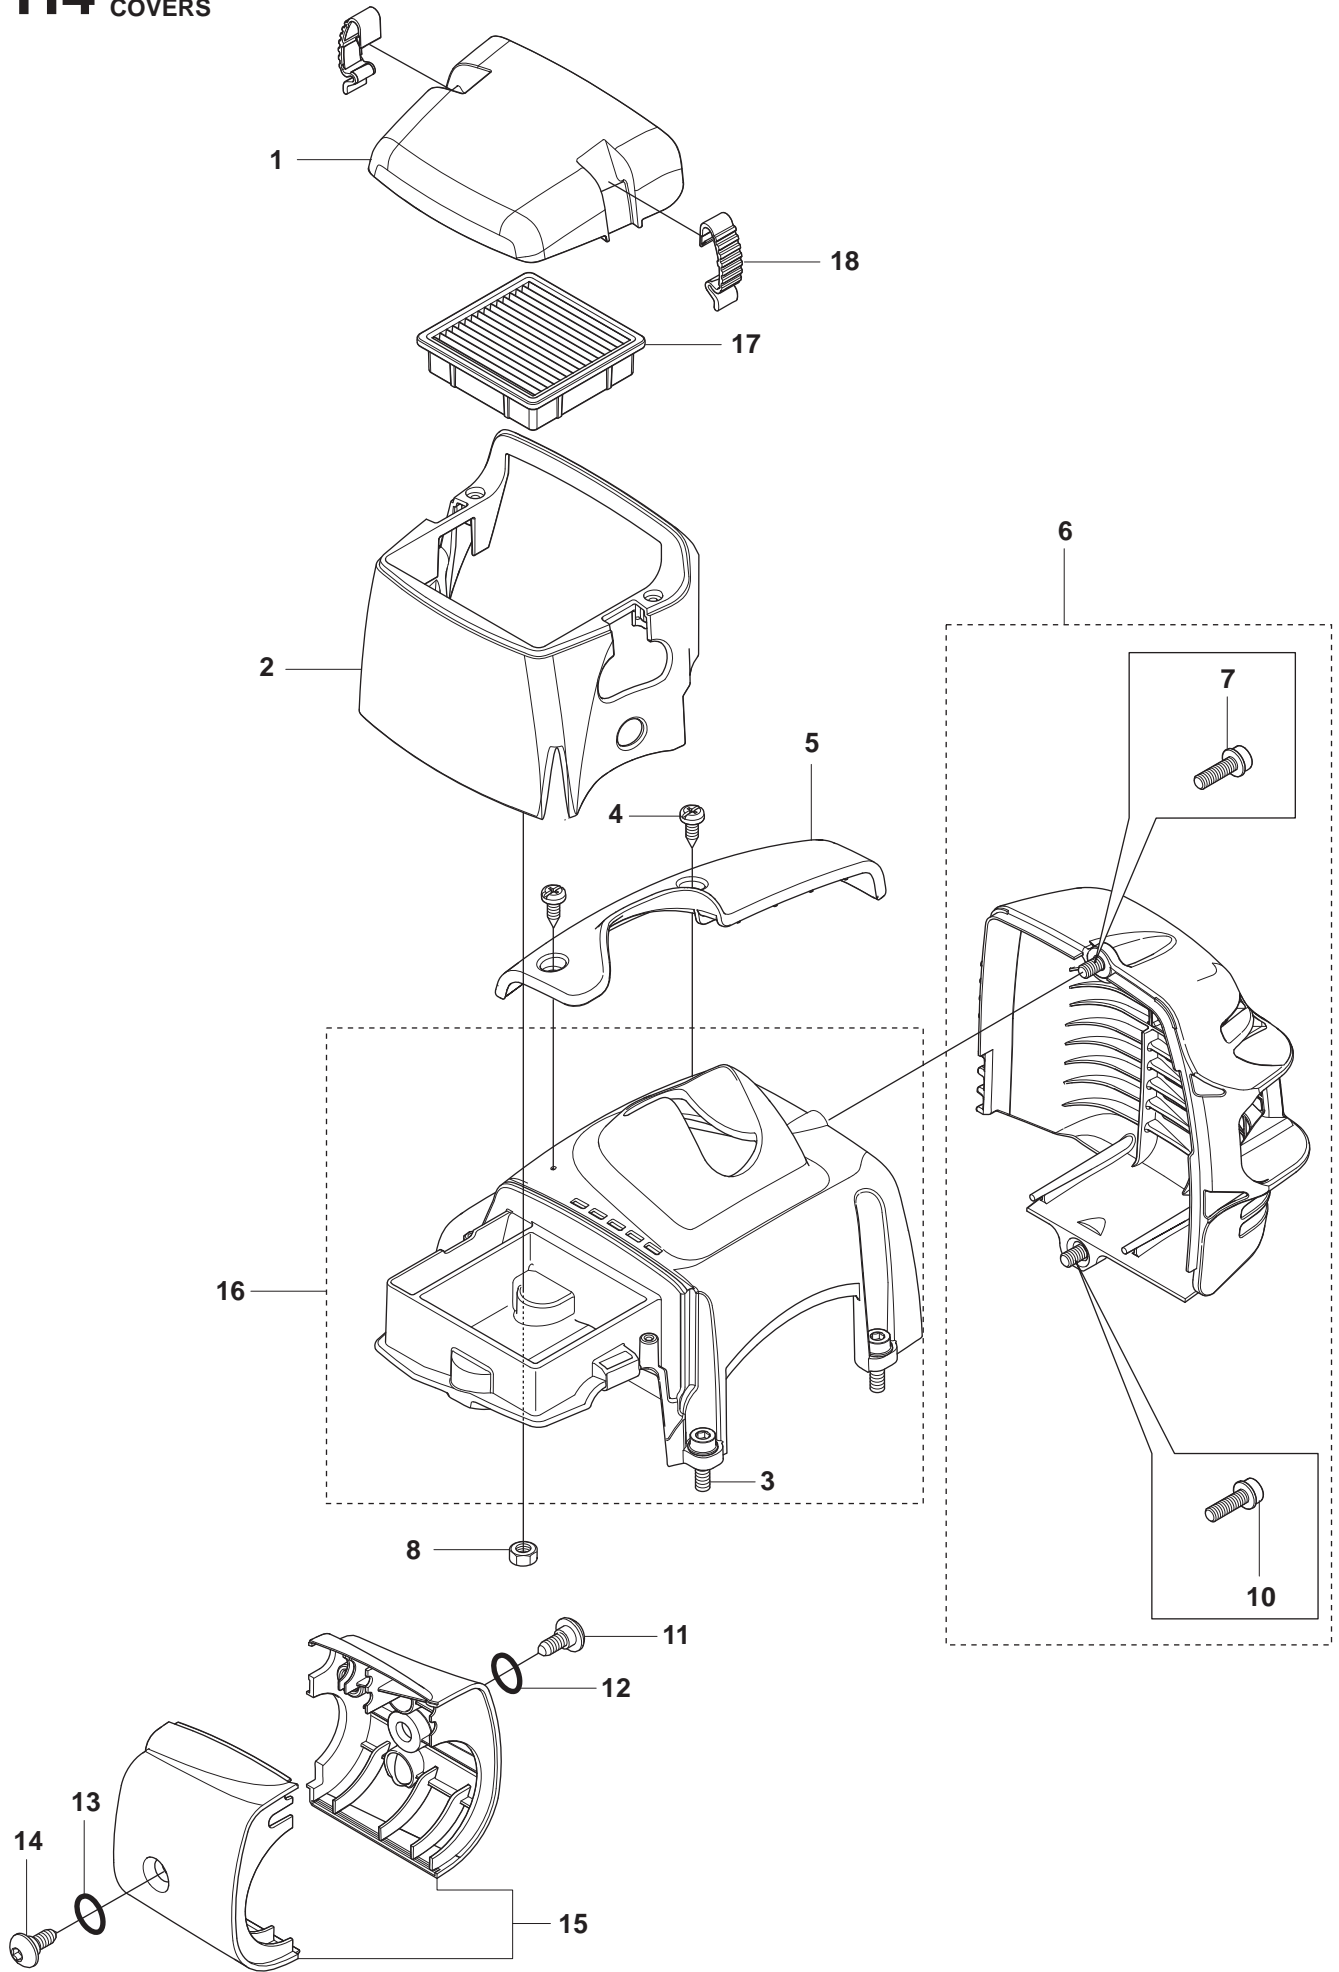

H4 327LS COVERS

Position	Article	Quantity	Notes	Kit
1	505 14 20-01	1		
2	505 14 22-01	1		
3	574 47 70-03	4	Captive screws	16
4	503 21 35-12	2		
5	502 48 16-01	1		
6	544 84 81-02	1	Captive screws	
7	574 18 15-01	1	Captive screws	6
8	503 22 24-01	1		
10	574 47 70-03	1	Captive screws	6
11	503 96 13-01	1		
12	740 42 06-00	1		
13	740 42 06-00	1		
14	503 96 13-01	1		
15	502 48 15-01	1		
16	505 14 18-02	1	Captive screws	
17	505 27 10-01	1		
18	537 38 72-01	2