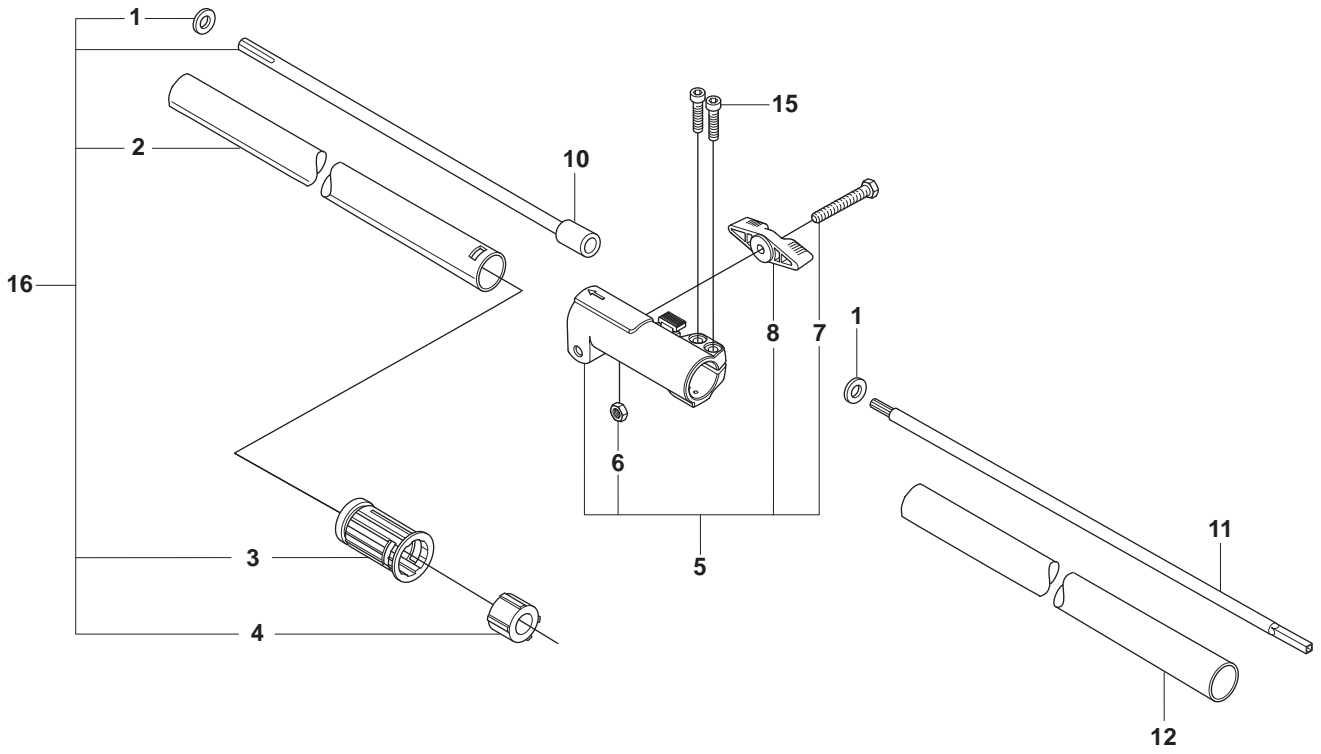

C 327LDx, RDx
SHAFT

13

14

Position	Article	Quantity	Notes	Kit
1	735 58 08-10	2		16
2	537 08 27-01	1	L=850mm Ø=24mm	16
3	544 37 87-01	1		16
4	503 78 52-01	1		16
5	544 36 75-01	1		
6	731 23 16-01	1		5
7	725 23 76-51	1		5
8	502 20 38-01	1		5
10	537 01 19-01	1	L=825mm Ø=7mm	16
11	544 11 37-01	1	L=699mm Ø=7mm	
12	537 01 16-01	1	L=650mm Ø=24mm	
13	537 29 48-01	1		
14	503 79 56-01	1		
14	504 79 56-01	2		
14	505 79 56-01	3		
14	506 79 56-01	4		
15	503 20 07-25	2		
16	537 07 99-02	1