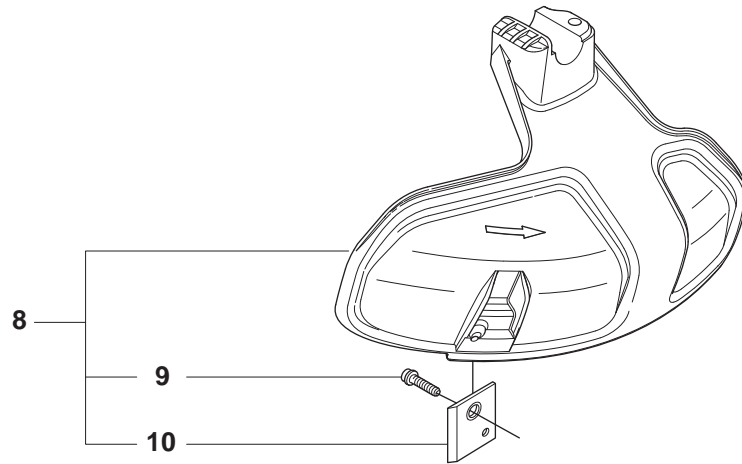

S 327LS, LX, LDX, RX, RDX, RJX, 323R11
ACCESSORIES

Page S   **327LS, LX, LDX, RX, RDX, RJX**   **ACCESSORIES**
323RII

Position	Article	Quantity	Notes	Kit
1	544 04 42-10	1	Captive screws 323RII, 327Rx	
2	573 99 43-04	2	Captive screws	1
3	574 56 80-01	1	Captive screws	1
4	537 29 34-01	1		1
5	574 56 49-02	1	Captive screws	1
6	503 20 03-16	4	Captive screws	1
7	574 03 95-01	4	Captive screws	1
8	503 97 71-01	1	327Lx, 327LDx	
9	503 21 07-16	1		8
10	503 79 88-01	1		8
11	503 93 42-02	1	323RII, 327Rx	
12	503 21 07-16	1		11
13	503 79 88-01	1		11