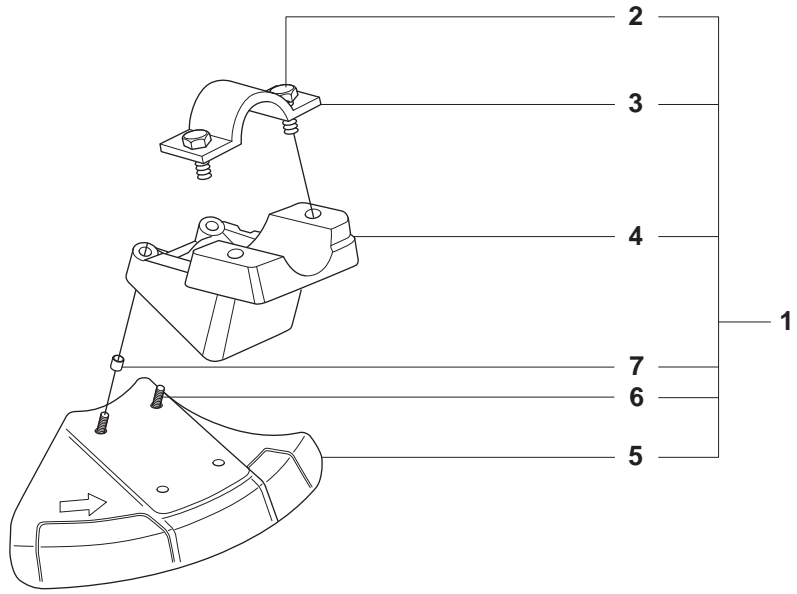

S 327LS, LX, LDX, RX, RDX, RJX, 323R11
ACCESSORIES

Page S   **327LS, LX, LDX, RX, RDX, RJX**   **ACCESSORIES**
323RII

Position	Article	Quantity	Notes	Kit
1	544 04 42-10	1	Captive screws 323RII, 327Rx	
2	573 99 43-04	2	Captive screws	1
3	574 56 80-01	1	Captive screws	1
4	537 29 34-01	1		1
5	574 56 49-02	1	Captive screws	1
6	503 20 03-16	4	Captive screws	1
7	574 03 95-01	4	Captive screws	1
8	503 97 71-01	1	327Lx, 327LDx	
9	503 21 07-16	1		8
10	503 79 88-01	1		8
11	503 93 42-02	1	323RII, 327Rx	
12	503 21 07-16	1		11
13	503 79 88-01	1		11