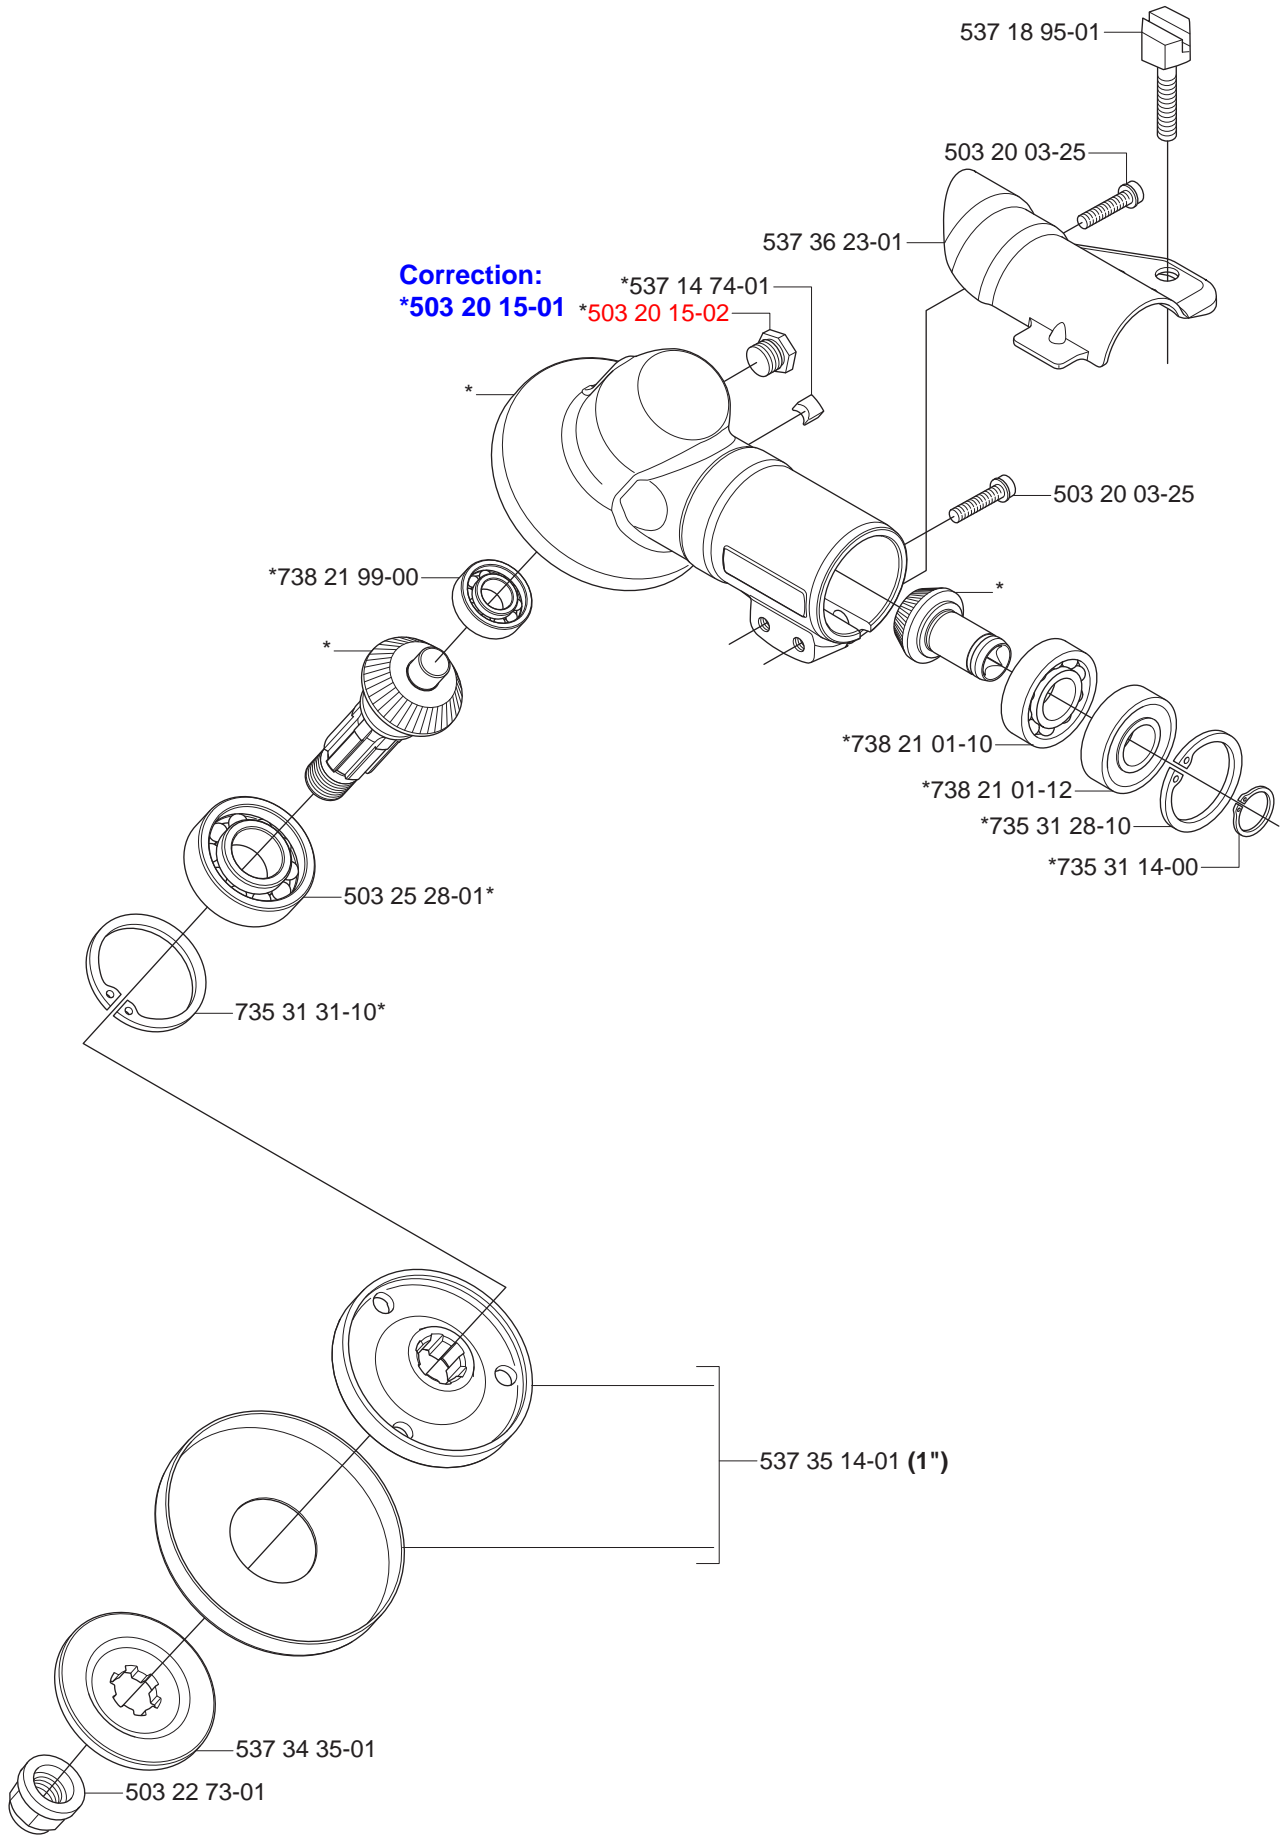

Reservdelar

A

*compl 537 29 58-01

B

*compl 537 21 42-01

**compl 537 34 97-01

C 333R

C 335Rx

D

*compl 537 18 35-13 333R

(x2) *503 21 66-18

D

*compl 537 18 35-12 335Rx

E

F

*compl 537 41 44-01 335Rx