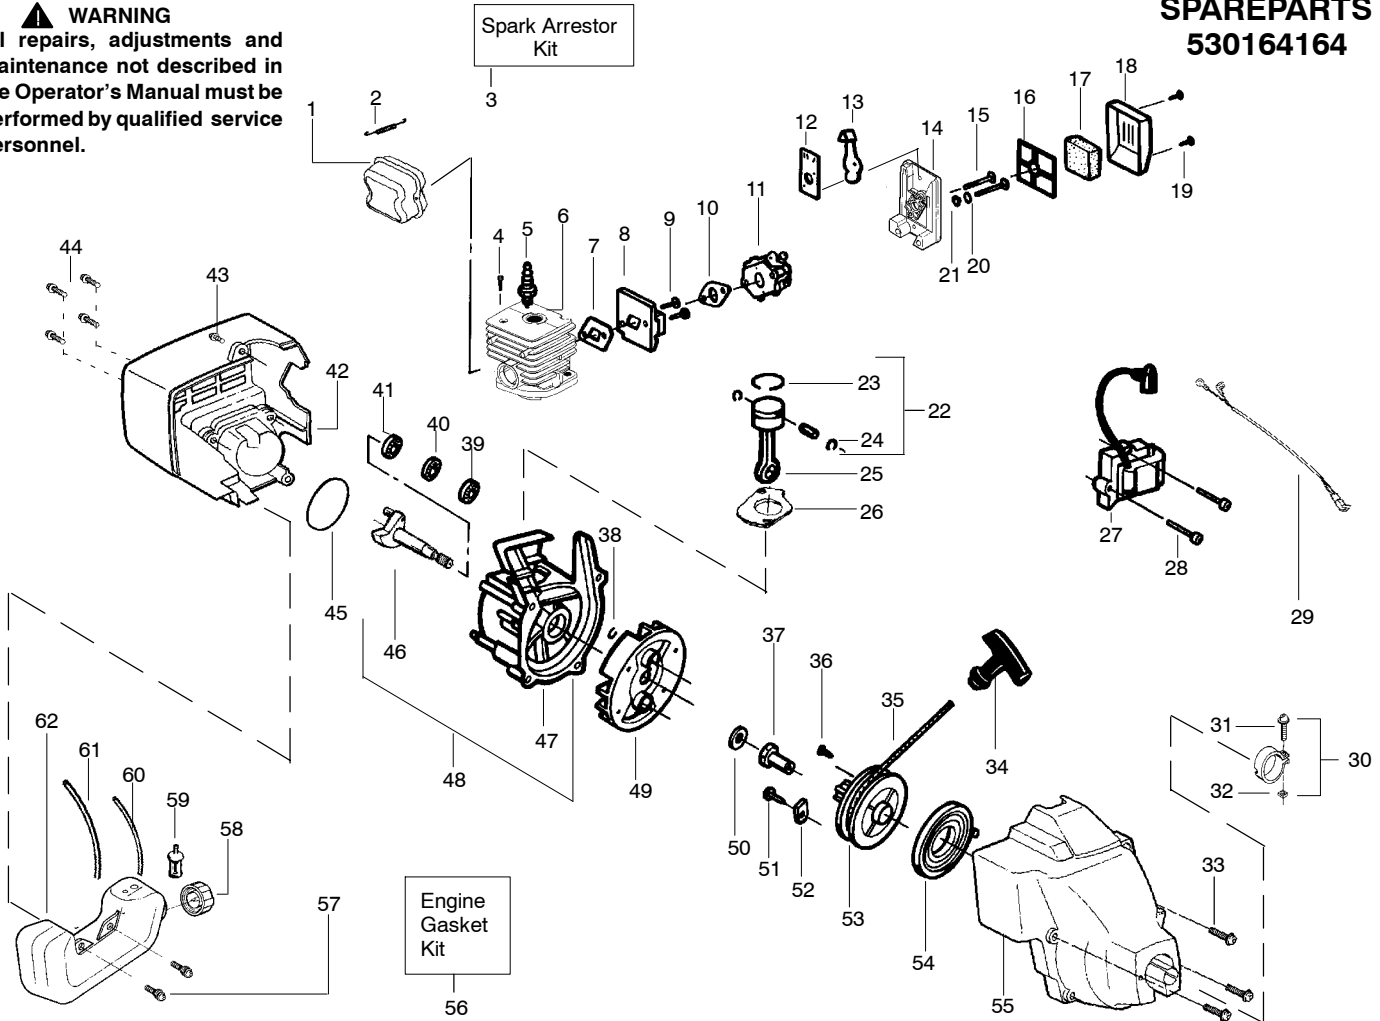

SPAREPARTS 530164164

⚠ WARNING
All repairs, adjustments and maintenance not described in the Operator's Manual must be performed by qualified service personnel.

Ref.	Part No.	Description	Ref.	Part No.	Description	Ref.	Part No.	Description
1.	530069660	Kit - Muffler (incl. 2)	23.	530055120	Ring-Piston	45.	530071363	O-Ring-C'case (kit)
2.	530042088	Spring-Muffler	24.	530015162	Retainer-Piston Pin	46.	530054753	Assy-Crankshaft
3.	530071391	Kit-Spark Arrestor	25.	530069945	Assy-Connecting Rod	47.	530071627	Kit-Crankcase (Incl. 39-41)
4.	530015953	Screw-Cylinder	26.	530071363	Gasket-Cylinder (kit)	48.	530071624	Assy-C'case & C'shaft (Incl. 38,46,47)
5.	530071359	Champion Spark Plug (RCJ 6Y)	27.	530039163	Module-Ignition	49.	530069886	Assy-Flywheel
6.	530071359	Kit - Cylinder	28.	530016357	Screw	50.	530015828	Washer-Flat
7.	530071363	Gasket-Cyl/Carb.(kit)	29.	530049018	Assy-Switch Wire	51.	530015775	Screw
8.	530057634	Adaptor-Carb.	30.	530056365	Assy-Nose Cone Clamp (Incls. 31 & 32)	52.	530027523	Retainer
9.	530016014	Screw	31.	530016381	Screw-Nose Cone	53.	530069400	Kit-Starter Pulley (Incl. 36)
10.	530071363	Gasket-Carb.(kit)	32.	530016382	Nut-Nose Cone	54.	530042085	Spring-Starter
11.	530071630	Kit - Carburetor Ass'y (C1U-W7D)	33.	530015810	Screw	55.	530071677	Assy-Fan Hsg.
12.	530038747	Plate-Choke Mounting	34.	530027569	Handle-Starter	56.	530071363	Kit-Engine Gasket (Incl. 7,10,26,45)
13.	530038686	Shutter-Choke	35.	530069232	Kit - Rope	57.	530016379	Retainer-Fuel Tank
14.	530052431	Box-Air	36.	530016392	Screw	58.	530014347	Assy-Fuel Cap w/ret.
15.	530016393	Screw	37.	530038604	Coupling-Drive	59.	530095646	Assy-Fuel Pickup
16.	530036569	Plate - Filter Support	38.	530015941	Retain. Ring-C'shaft	60.	530069247	Kit-Fuel Line (Small)
17.	530036575	Foam-Air Filter	39.	530055728	Bearing-Outer	61.	530069216	Kit-Fuel Line (Large)
18.	530036568	Cover-Air Filter	40.	530019264	Seal-C'case	62.	530049296	Assy-Fuel Tank (Incl. cap, fuel line, filter)
19.	530016349	Screw	41.	530032125	Bearing-Inner			
20.	530015852	Spacer-Choke	42.	530057026	Shroud-Rear			
21.	530015254	Washer	43.	530015934	Screw			
22.	530071833	Kit - Piston (Incl. 23, 24 & Pin)	44.	530015810	Screw			