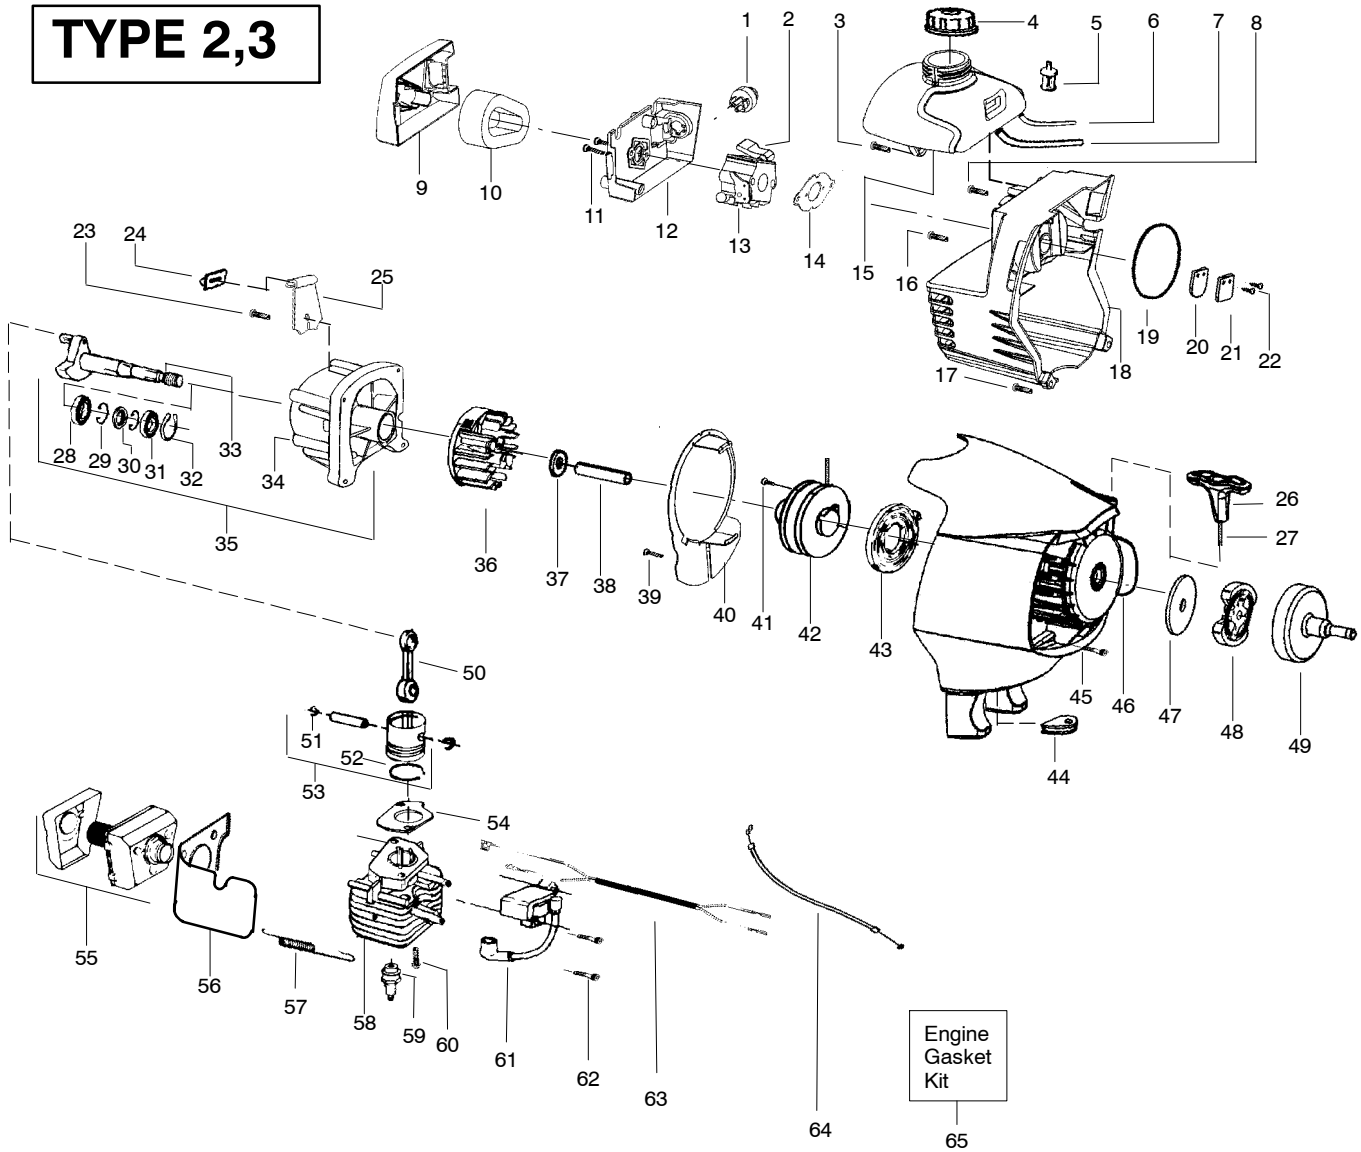

PARTS LIST NO. 530165283		PARTNER PARTS LIST	MODEL(s) T281 & T281+	
DATE 1/03/07	Replaces 530165283 - 1/13/06		NOTE: Illustration may differ from actual model due to design changes	PAGE NO. 5

TYPE 2,3

Ref.	Part No.	Description	Ref.	Part No.	Description	Ref.	Part No.	Description
1.	530047721	Bulb-purge	22.	530016064	Screw-reed valve	44.	530019182	Grommet
2.	530071717	Kit-Choke Lever	23.	530015875	Screw-tank retainer	45.	530015810	Screw-F/hsg
3.	530015843	Screw-tank	24.	530055492	Isolator-fuel tank	46.	530055248	Housing-Fan w/eyelet
4.	530049386	Assy-Fuel cap	25.	530054941	Ret.-fuel tank	47.	530094189	Washer-Clutch
5.	530095646	Assy-Fuel pick-up	26.	530054834	Handle-starter	48.	530055122	Assy.-Clutch
6.	530071404	Kit-Fuel line	27.	530071325	Kit-Rope	49.	530150247	Assy-Drum w/adaptor
7.	530069216	Kit-Fuel/Purge line	28.	530032103	Bearing-inner	50.	530010960	Assy-Connecting rod
8.	530015775	Screw	29.	530015787	Retainer	51.	530015162	Retainer-piston pin
9.	530054935	Cover-Air box	30.	530019158	Seal	52.	530012594	Ring-Piston
10.	530054946	Filter-Air	31.	530032102	Bearing-outer	53.	530071998	Kit-Piston (Incl. 51,52)
11.	530015849	Screw-carb.	32.	530015789	Retainer-crankshaft	54.	530071401	Gasket-Cylinder (kit)
12.	530054934	Box-Air	33.	530028807	Assy-crankcase	55.	530069310	Kit-Muffler
13.	530071637	Kit-Assy-carb. (WT-628)	34.	530012514	Assy-crankcase (Incl. 28-31)	56.	530058957	Heat shield
(Note: Repair kits are not available for this carburetor)			35.	530071685	Assy-c'case/c'shaft (incl. 28-34)	57.	530036409	Spring-muffler
14.	530071401	Gasket-Carb. (kit)	36.	530055125	Assy-Flywheel	58.	530012488	Cylinder
15.	545075305	Assy-Fuel tank	37.	530016030	Washer	59.	952030249	Spark plug (RCJ-6Y)
16.	530015771	Screw-crankcase	38.	530055620	Spacer	60.	530001624	Bolt-Cylinder
17.	530015952	Screw-shrd to f/hsg.	39.	530015775	Screw-baffle	61.	530035505	Module-Ignition
18.	530058797	Assy-Shroud	40.	530054939	Plate-baffle	62.	530016357	Screw-module
19.	530071401	O-Ring-c/case (kit)	41.	530016391	Screw-rope	63.	530058846	Assy-Rear wire
20.	530027593	Valve-reed	42.	530071399	Kit-pulley (incl. #41)	64.	545026801	Assy-Throttle Cable
21.	530054596	Stop-reed	43.	530042086	Spring-starter	65.	530071401	Kit-Gasket (incl. 14,19,54)

✓ = NEW PART NUMBER FOR THIS IPL

* = REFER TO THE SERVICE REFERENCE INDICATED FOR MORE INFORMATION. (LOCATED AT END OF IPL)