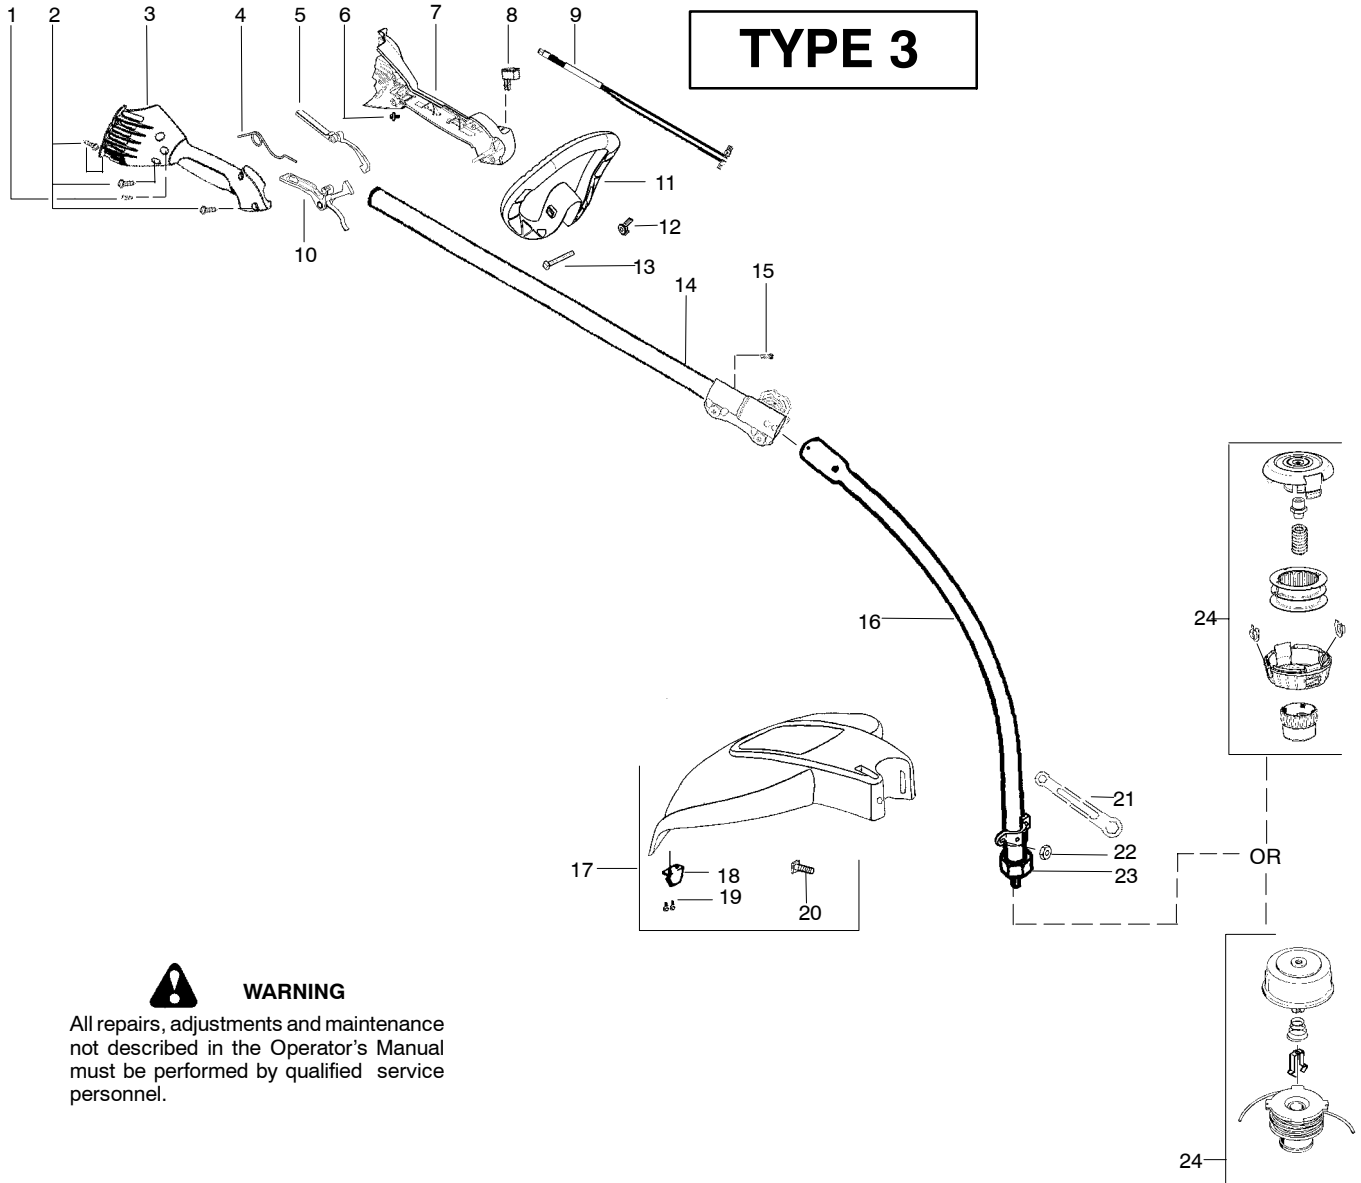

WARNING

All repairs, adjustments and maintenance not described in the Operator's Manual must be performed by qualified service personnel.

Ref.	Part No.	Description	Ref.	Part No.	Description
1.	530015805	Screw-Alignment	22.	530015197	Nut
2.	530015886	Screw-handle/fan hsg	23.	530057559	Dustcup
3.	545018901	Hsg.-Throttle (Right)	24.	*****	Assy-TNG
4.	530016473	Spring-Lockout			
5.	545017601	Lockout-Throttle			
6.	530016326	Screw			
7.	545018701	Hsg.-Throttle (Left)			
8.	530069572	Kit-Switch			
9.	530058843	Assy-Front Wire			
10.	545017701	Assy-Trigger			
11.	530057546	Handle-Assist			Not Shown
12.	530016152	Wingnut			
13.	530015786	Bolt			
14.	545006019	Kit-Upper Shaft Assy. (incl. flex shaft, coupler & #15)		---	Manual-Operator
15.	530016344	Screw	↗	545123506	Scan
16.	545006020	Kit-Lower Shaft Assy.(incl. flex shaft)	↗	545123501	Euro 1
17.	545006021	Kit-Shield Ass'y.(Incl.18,19,20,21,22)	↗	545123502	Euro 2
18.	530052286	Line Limiter	↗	545123503	Euro 3
19.	530015814	Screw-Line Limiter	↗	545123504	Euro 4
20.	530015820	Bolt	↗	545123505	Euro 5
21.	530056401	Wrench	↗	545123507	Turkish
				530150143	Decal-Upper Shaft Warning
				530150315	Decal-Lower Shaft Warning

↗ = NEW PART NUMBER FOR THIS IPL

★ = REFER TO THE SERVICE REFERENCE INDICATED FOR MORE INFORMATION. (LOCATED AT END OF IPL)