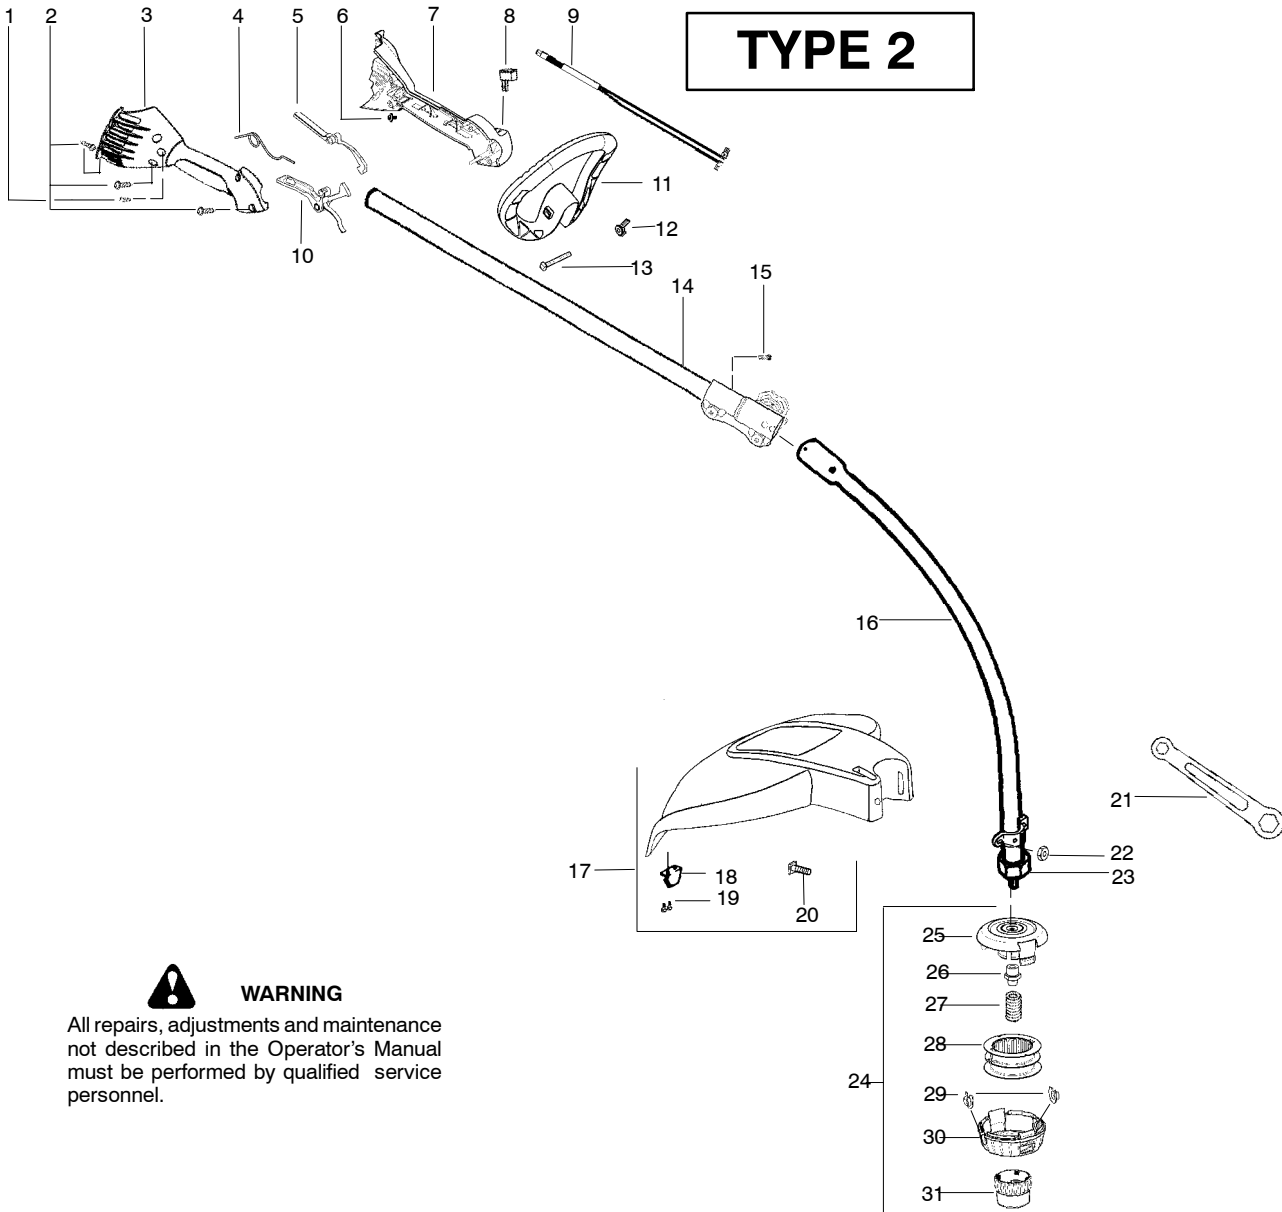

WARNING

All repairs, adjustments and maintenance not described in the Operator's Manual must be performed by qualified service personnel.

Ref.	Part No.	Description	Ref.	Part No.	Description
1.	530015805	Screw-Alignment	22.	530015197	Nut
2.	530015886	Screw-handle/fan hsg	23.	530057559	Dustcup
3.	545018901	Hsg.-Throttle (Right)	24.	537419205	Assy-Head TNG 7 (.080 RH 5/16") (Incl. 25,26,27,28,29,30,31)
4.	530016473	Spring-Lockout	25.	537419303	Housing-gray
5.	545017601	Lockout-Throttle	26.	537419901	Adapter
6.	530016326	Screw	27.	537338801	Spring
7.	545018701	Hsg.-Throttle (Left)	28.	545080801	Assy-Spool (.080 rh 5/16")
8.	530069572	Kit-Switch	29.	537419701	Eyelet
9.	530058843	Assy-Front Wire	30.	537419401	Cover
10.	545017701	Assy-Trigger	31.	537419601	Knob
11.	530057546	Handle-Assist	Not Shown		
12.	530016152	Wingnut	---		Manual-Operator
13.	530015786	Bolt	545058764		Scan
14.	545006019	Kit-Upper Shaft Assy. (incl. flex shaft, coupler & #15)	545058765		Euro 1
15.	530016344	Screw	545058791		Euro 2
16.	545006020	Kit-Lower Shaft Assy.(incl. flex shaft)	545058766		Euro 3
17.	545006021	Kit-Shield Ass'y.(Incl.18,19,20,21,22)	545058790		Euro 4
18.	530052286	Line Limiter	545058789		Euro 5
19.	530015814	Screw-Line Limiter	545058788		Turkish
20.	530015820	Bolt	530150143		Decal-Upper Shaft Warning
21.	530056401	Wrench	530150315		Decal-Lower Shaft Warning

✎ = NEW PART NUMBER FOR THIS IPL

★ = REFER TO THE SERVICE REFERENCE INDICATED FOR MORE INFORMATION. (LOCATED AT END OF IPL)