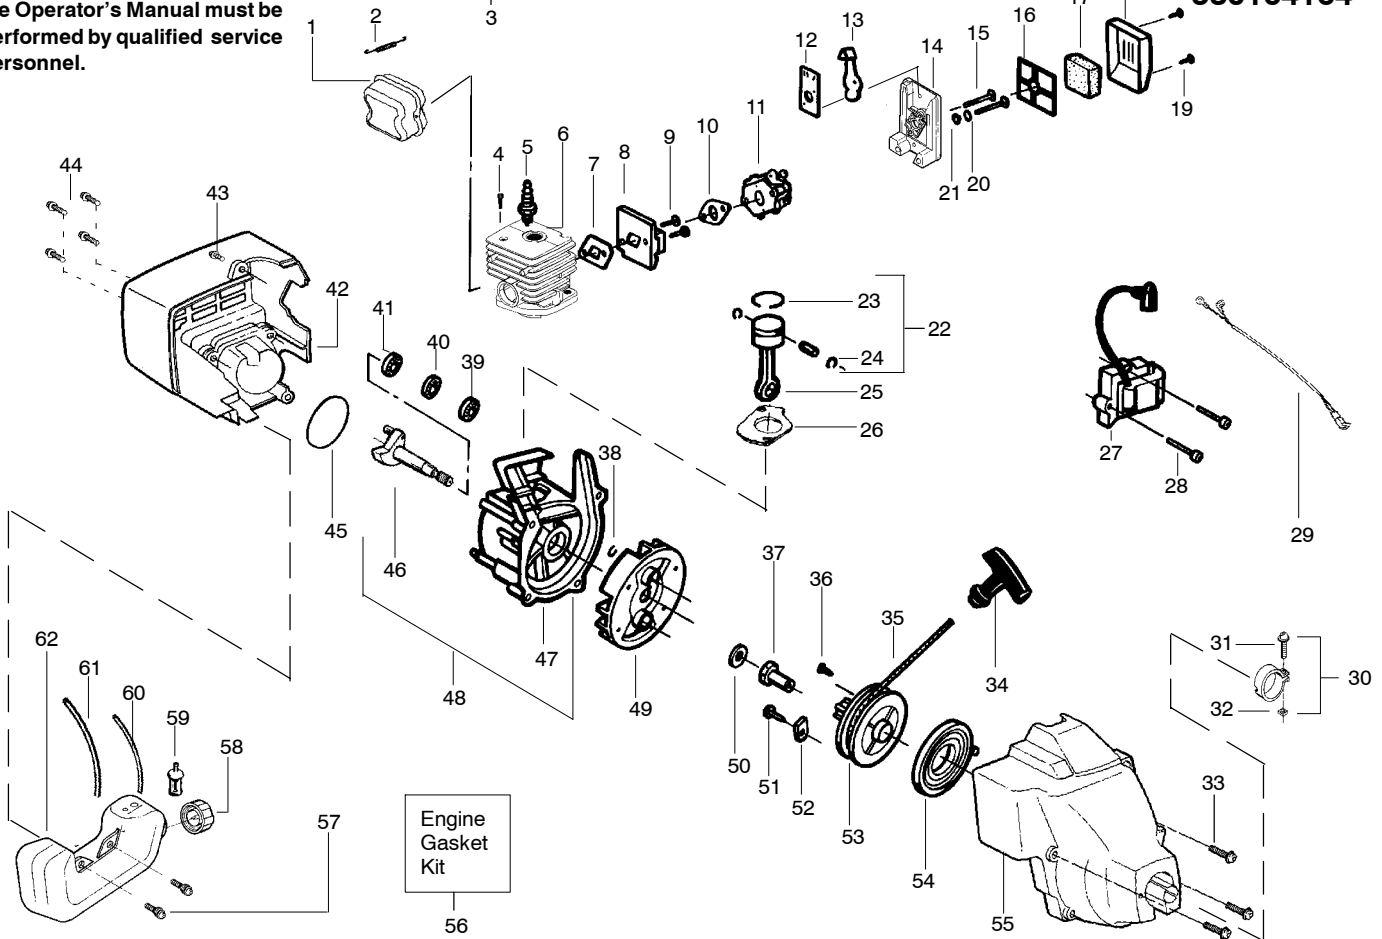

WARNING
All repairs, adjustments and maintenance not described in the Operator's Manual must be performed by qualified service personnel.

Spark Arrestor Kit

TYPE 1,2

SPAREPARTS
530164164

Ref.	Part No.	Description	Ref.	Part No.	Description	Ref.	Part No.	Description
1.	530069660	Kit - Muffler (incl. 2)	23.	530055120	Ring-Piston	45.	530071363	O-Ring-C'case (kit)
2.	530042088	Spring-Muffler	24.	530015162	Retainer-Piston Pin	46.	530054753	Assy-Crankshaft
3.	530071391	Kit-Spark Arrestor	25.	530069945	Assy-Connecting Rod	47.	530071627	Kit-Crankcase (Incl. 39-41)
4.	530015953	Screw-Cylinder	26.	530071363	Gasket-Cylinder (kit)	48.	530071624	Assy-C'case & C'shaft (Incl. 38,46,47)
5.	Champion	Spark Plug (RCJ 6Y)	27.	530039163	Module-Ignition	49.	530069886	Assy-Flywheel
6.	530071359	Kit - Cylinder	28.	530016357	Screw	50.	530015828	Washer-Flat
7.	530071363	Gasket-Cyl/Carb.(kit)	29.	530049018	Assy-Switch Wire	51.	530015775	Screw
8.	530057634	Adaptor-Carb.	30.	530056365	Assy-Nose Cone Clamp (Incls. 31 & 32)	52.	530027523	Retainer
9.	530016014	Screw	31.	530016381	Screw-Nose Cone	53.	530069400	Kit-Starter Pulley (Incl. 36)
10.	530071363	Gasket-Carb.(kit)	32.	530016382	Nut-Nose Cone	54.	530042085	Spring-Starter
11.	---	Kit - Carburetor Ass'y (C1U-W7D)	33.	530015810	Screw	55.	530071677	Assy-Fan Hsg.
✓	530071630	Kit - Carburetor Ass'y (WT-631)	34.	530027569	Handle-Starter	56.	530071363	Kit-Engine Gasket (Incl. 7,10,26,45)
12.	530038747	Plate-Choke Mounting	35.	530069232	Kit - Rope	57.	530016379	Retainer-Fuel Tank
13.	530038686	Shutter-Choke	36.	530016392	Screw	58.	530014347	Assy-Fuel Cap w/ret.
14.	530052431	Box-Air	37.	530038604	Coupling-Drive	59.	530095646	Assy-Fuel Pickup
15.	530016393	Screw	38.	530015941	Retain. Ring-C'shaft	60.	530069247	Kit-Fuel Line (Small)
16.	530036569	Plate - Filter Support	39.	530055728	Bearing-Outer	61.	530069216	Kit-Fuel Line (Large)
17.	530036575	Foam-Air Filter	40.	530019264	Seal-C'case	62.	530049296	Assy-Fuel Tank (Incl. cap, fuel line, filter)
18.	530036568	Cover-Air Filter	41.	530032125	Bearing-Inner			
19.	530016349	Screw	42.	530057026	Shroud-Rear			
20.	530015852	Spacer-Choke	43.	530015934	Screw			
21.	530015254	Washer	44.	530015810	Screw			
22.	530071833	Kit - Piston (Incl. 23, 24 & Pin)						

✓ = NEW PART NUMBER FOR THIS IPL

* = REFER TO THE SERVICE REFERENCE INDICATED FOR MORE INFORMATION. (LOCATED AT END OF IPL)