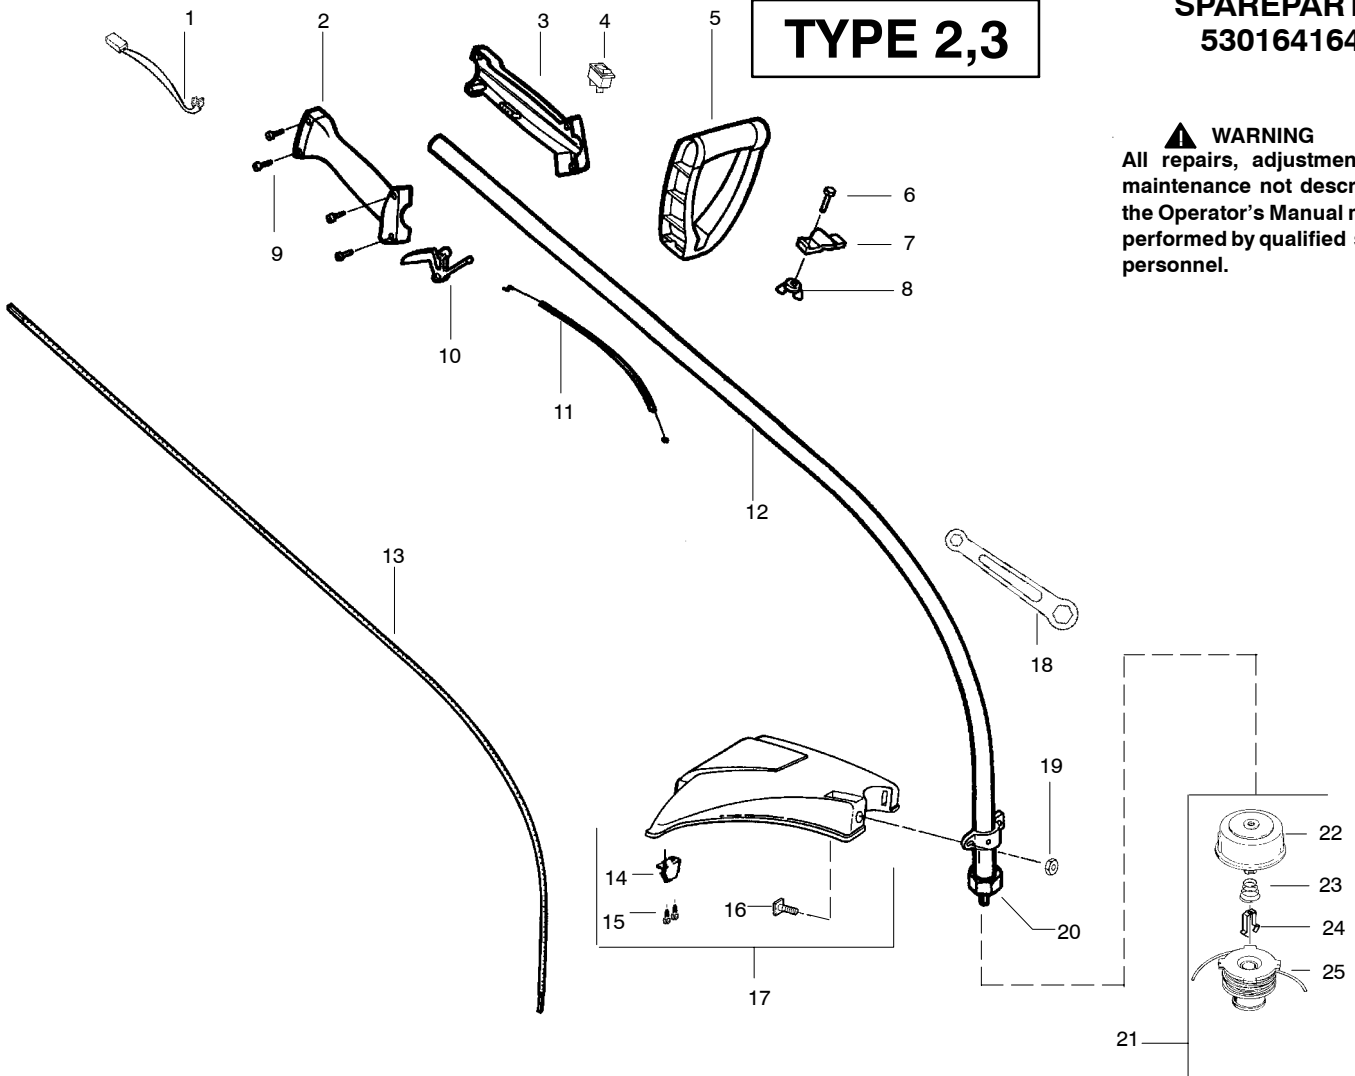

SPAREPARTS
530164164

TYPE 2,3

▲ WARNING
All repairs, adjustments and maintenance not described in the Operator's Manual must be performed by qualified service personnel.

Ref.	Part No.	Description	Ref.	Part No.	Description
1.	530054183	Ass'y. - Wire	17.	530071683	Kit - Shield Ass'y. (Incl. 14, 15, 16, 18 & 19)
2.	530069888	Kit - Throttle Hsg. (Right)	18.	530056401	Wrench
3.	530095382	Throttle Hsg. (Left)	19.	530015197	Nut
4.	530069572	Kit - Switch	20.	530095563	Dust cup
5.	530038708	Assist Handle	21.	530095846	Cutting Head (Incl. 22-25)
6.	530015820	Bolt	22.	530095776	Hub Ass'y.
7.	530094742	Clamp - Handle	23.	530053241	Spring - Compression
8.	530016152	Wingnut	24.	530401957	Clip - Retainer
9.	530016273	Screw - Throttle Hsg.	25.	530095845	Spool w/Line
10.	530038682	Trigger			
11.	530036744	Assy - Throttle Cable			
12.	545087803	Kit - Drive Shaft Hsg. Ass'y			
13.	530096275	Drive Shaft - Flex			
14.	530052286	Line Limiter			
15.	530015886	Screw - Line Limiter			
16.	530015820	Bolt			
				Not Shown	
				-	Operator Manual
				545076654	Russia
				545076647	Scan
				545076646	Euro
				530150303	Decal - Shaft Warning