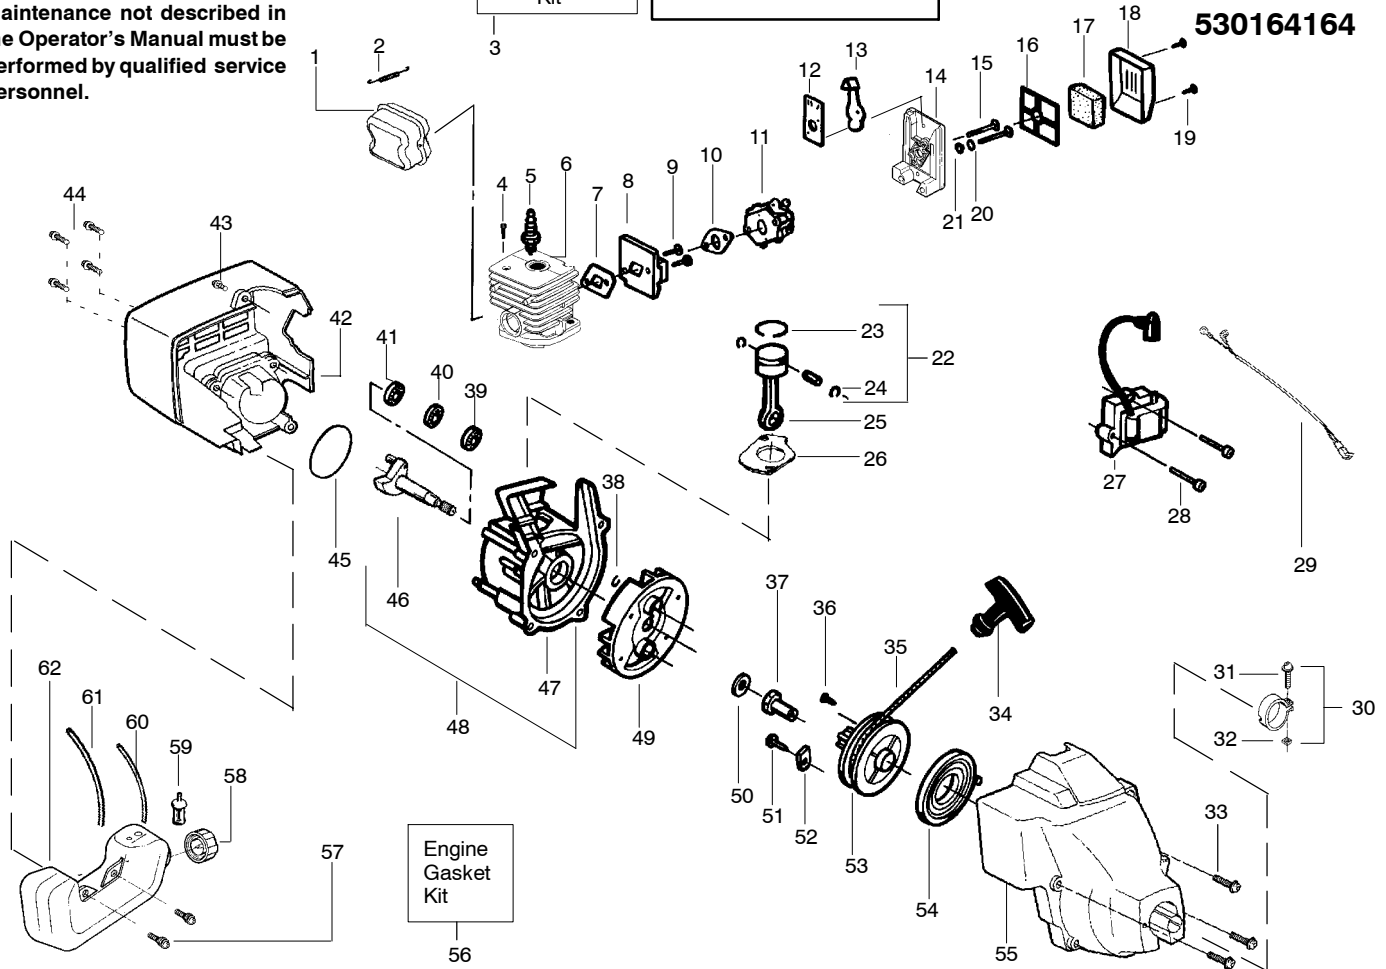

WARNING
All repairs, adjustments and maintenance not described in the Operator's Manual must be performed by qualified service personnel.

Spark Arrestor Kit

TYPE 3

SPAREPARTS
530164164

Ref.	Part No.	Description	Ref.	Part No.	Description	Ref.	Part No.	Description
1.	530069660	Kit - Muffler (incl. 2)	23.	530055120	Ring-Piston	45.	530071363	O-Ring-C'case (kit)
2.	530042088	Spring-Muffler	24.	530015162	Retainer-Piston Pin	46.	530054753	Assy-Crankshaft
3.	530071391	Kit-Spark Arrestor	25.	530069945	Assy-Connecting Rod	47.	545050501	Assy-Crankcase (Incl. 39-41)
4.	530015953	Screw-Cylinder	26.	530071363	Gasket-Cylinder (kit)	48.	530071624	Assy-C'case & C'shaft (Incl. 38,46,47)
5.	Champion	Spark Plug (RCJ 6Y)	27.	530039163	Module-Ignition	49.	530069886	Assy-Flywheel
6.	530071359	Kit - Cylinder	28.	530016357	Screw	50.	530015828	Washer-Flat
7.	530071363	Gasket-Cyl/Carb.(kit)	29.	530049018	Assy-Switch Wire	51.	530015775	Screw
8.	530057634	Adaptor-Carb.	30.	530056365	Assy-Nose Cone Clamp (Incls. 31 & 32)	52.	530027523	Retainer
9.	530016014	Screw	31.	530016381	Screw-Nose Cone	53.	530069400	Kit-Starter Pulley (Incl. 36)
10.	530071363	Gasket-Carb.(kit)	32.	530016382	Nut-Nose Cone	54.	530042085	Spring-Starter
11.	---	Kit - Carburetor Ass'y (C1U-W7D) (WT-631)	33.	530015810	Screw	55.	530071677	Assy-Fan Hsg.
12.	530038747	Plate-Choke Mounting	34.	530027569	Handle-Starter	56.	530071363	Kit-Engine Gasket (Incl. 7,10,26,45)
13.	530038686	Shutter-Choke	35.	530069232	Kit - Rope	57.	530016379	Retainer-Fuel Tank
14.	530052431	Box-Air	36.	530016392	Coupling-Drive	58.	530014347	Assy-Fuel Cap w/ret.
15.	530016393	Screw	37.	530038604	Retain. Ring-C'shaft	59.	530095646	Assy-Fuel Pickup
16.	530036569	Plate - Filter Support	38.	530015941	Bearing-Outer	60.	530069247	Kit-Fuel Line (Small)
17.	530036575	Foam-Air Filter	39.	530055728	Seal-C'case	61.	530069216	Kit-Fuel Line (Large)
18.	530036568	Cover-Air Filter	40.	530019264	Bearing-Inner	62.	530049296	Assy-Fuel Tank (Incl. cap, fuel line, filter)
19.	530016349	Screw	41.	530032125	Shroud-Rear			
20.	530015852	Spacer-Choke	42.	530057026	Washer			
21.	530015254	Washer	43.	530015934	Kit - Piston (Incl. 23, 24 & Pin)			
22.	530071833		44.	530015810				

↙ = NEW PART NUMBER FOR THIS IPL

★ = REFER TO THE SERVICE REFERENCE INDICATED FOR MORE INFORMATION. (LOCATED AT END OF IPL)