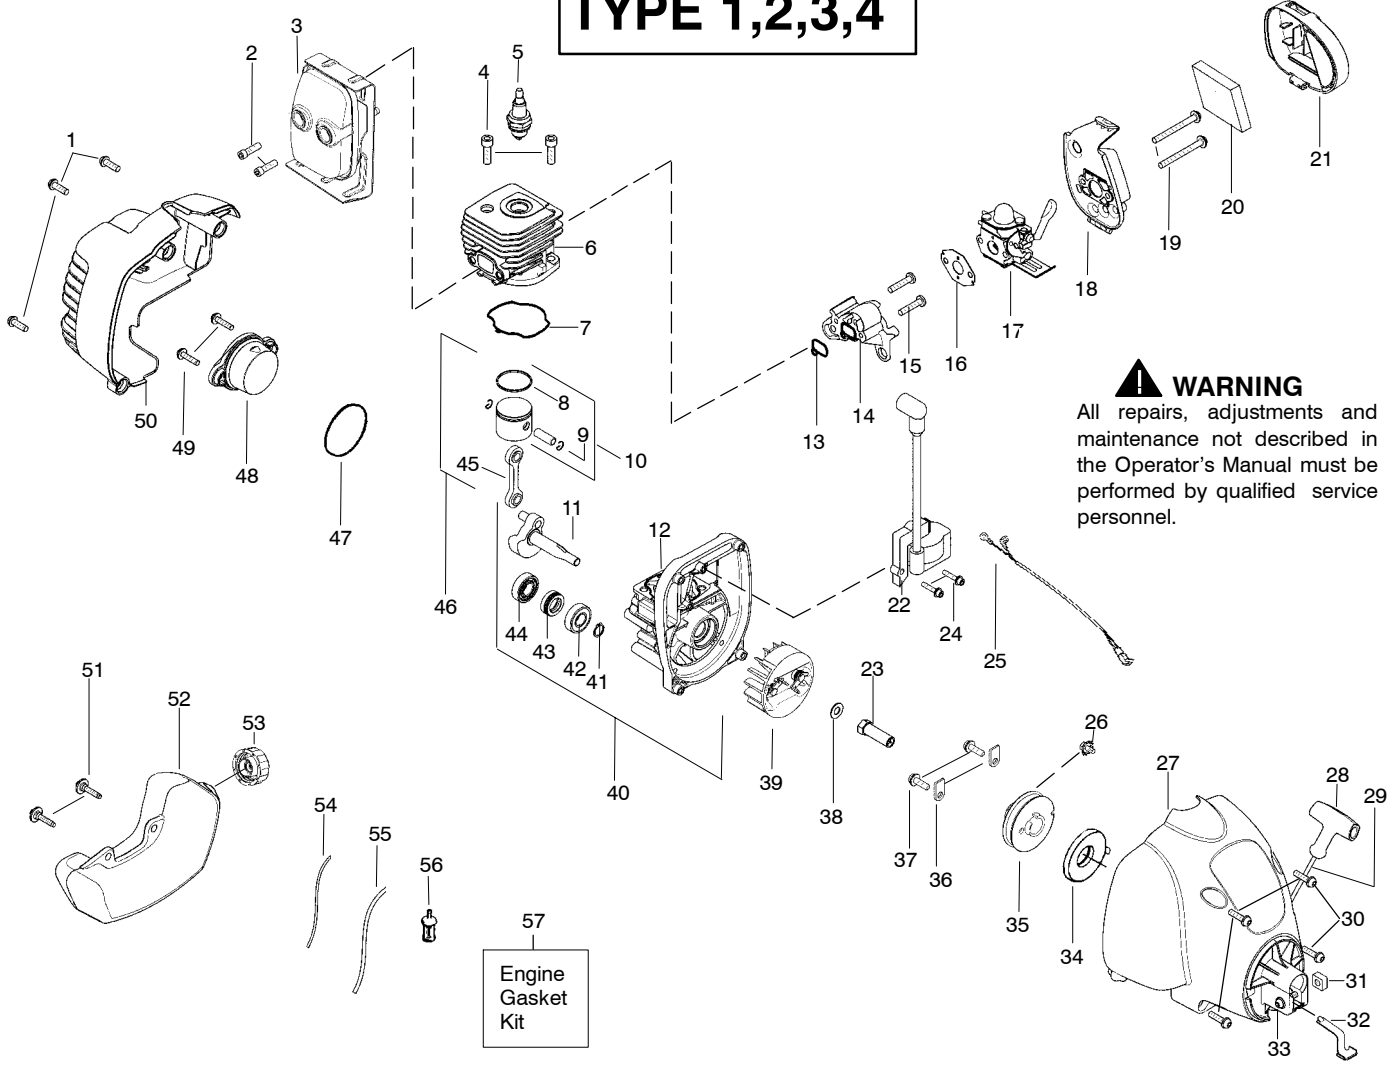

## TYPE 1,2,3,4

Ref.	Part No.	Description	Ref.	Part No.	Description	Ref.	Part No.	Description
1.	530015880	Screw	20.	530057781	Foam-Air Filter	45.	530069945	Assy-Connecting Rod
2.	530058982	Bolt-Muffler	21.	530057584	Cover-Air Box	46.	530071785	Kit-Piston/Rod Assy
3.	530059826	Assy-Muffler/Shield (Incl. 2)	22.	545024901	Ignition Module			(Incl. 10 & 45)
4.	530015953	Screw-Cylinder	23.	530038604	Coupling-Drive	47.	530071750	O-Ring-C'case (kit)
5.	952030249	Spark Plug (RCJ 6Y)	24.	530016357	Screw	48.	530057954	Assy-Plug (incl.47)
6.	530012541	Cylinder	25.	530049018	Assy-Harness	49.	530016386	Screw
7.	530071750	Seal-Cylinder (kit)	26.	530016392	Screw	50.	545011001	Shroud-Rear
8.	530055120	Piston Ring	27.	545010601	Assy.-Fan Hsg	51.	530016445	Retainer-Tank
9.	530015162	Retainer-Piston Pin	28.	530027569	Handle-Starter	52.	530058712	Assy-Fuel Tank (incl. filter, lines & fuel cap)
10.	530071833	Kit - Piston (Incl. 8, 9)	29.	530071767	Kit - Rope	53.	530014347	Assy-Fuel Cap
11.	530057829	Assy-Crankshaft	30.	530016386	Screw	54.	530069247	Kit-Fuel Line (Small)
12.	530012582	Assy-Crankcase (Incl. 42-44)	31.	530016124	Nut	55.	530069216	Kit-Fuel Line (Large)
13.	530071750	Seal-Cyl/Carb.(kit)	32.	530057588	Clip-Spring	56.	530095646	Assy-Fuel Pickup
14.	530057547	Adapter-Carb.	33.	530016430	Screw	57.	530071750	Kit-Engine Gasket (Incl. 7,13,16,47)
15.	530016309	Screw	34.	530042085	Spring-Starter			Not Shown
16.	530071750	Gasket-Carb. (kit)	35.	530071786	Kit-Pulley-Starter			530058709
17.	---	Kit-Carb.	36.	530027523	Retainer-Pulley			530058569
	530071822	Zama (C1U-W24)	37.	530015775	Screw			530059297
	545081807	Walbro (WT-670)	38.	530015828	Washer-Flat			
			39.	545005101	Assy-Flywheel			
			40.	530071768	Assy-C'case & C'shaft (Incl. 11,12,41)			
			41.	530015941	Retain. Ring-C'shaft			
			42.	530055728	Outer Bearing			
18.	530059267	Air Box	43.	530019264	Seal			
19.	530016429	Screw	44.	530032125	Inner Bearing			