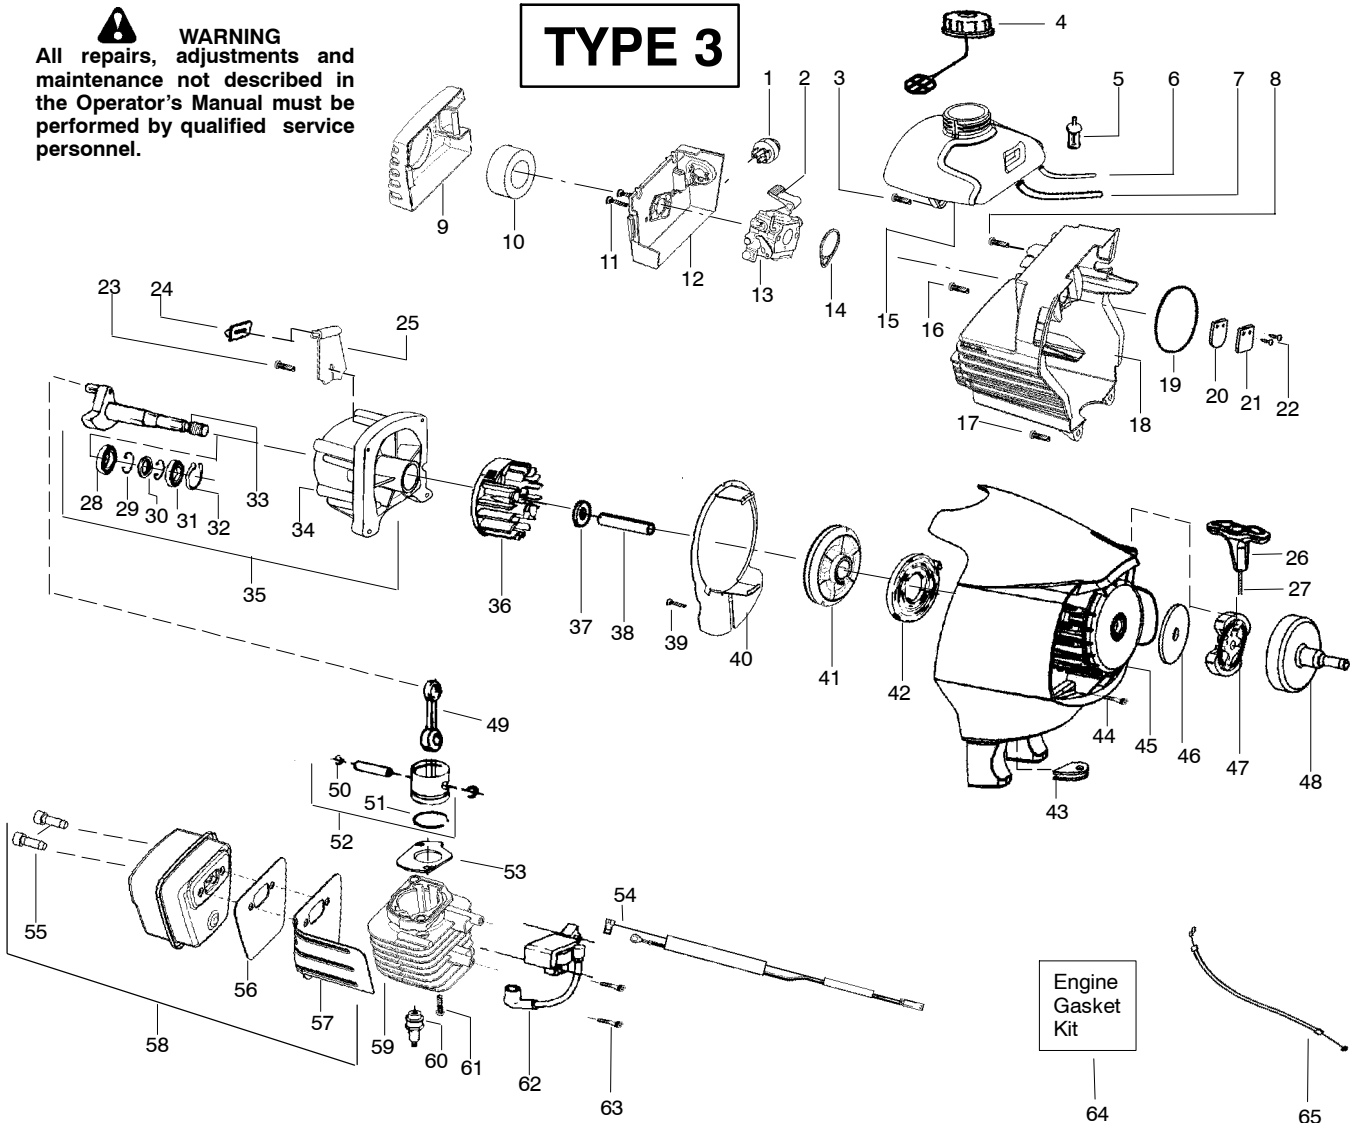

WARNING
All repairs, adjustments and maintenance not described in the Operator's Manual must be performed by qualified service personnel.

TYPE 3

Ref.	Part No.	Description	Ref.	Part No.	Description	Ref.	Part No.	Description
1.	530047721	Bulb-Purge	24.	530055492	Isolator-Tank	47.	530055122	Assy-Clutch
2.	530071717	Kit-Choke Lever	25.	530054941	Ret.-Tank	48.	530150247	Assy-Drum/Adapter
3.	530015843	Screw-tank	26.	530054834	Handle-Starter	49.	530010960	Assy-Conn. Rod
4.	530049386	Cap-Fuel w/ret.	27.	545050409	Kit-Rope	50.	530015162	Ret.-Piston pin
5.	530095646	Assy-Fuel pickup	28.	545081601	Bearing-Inner	51.	530012595	Ring-Piston
6.	530069247	Kit-Fuel/Carb. line	29.	530015787	Retainer	52.	530072000	Kit-Piston (Incl. 50,51)
7.	530069216	Kit-Fuel/Purge line	30.	530019158	Seal	53.	545030102	Gasket-Cylinder(kit)
8.	530015775	Screw	31.	530032102	Bearing-Outer	54.	530058846	Assy-Leadwire
9.	545000501	Cover-Air box	32.	530015789	Ret.-Crankshaft	55.	530016387	Bolt-Muffler 1/4"-20
10.	545082301	Filter-Air	33.	530028807	Assy-Crankshaft	56.	545030102	Gasket-Muffler (kit)
11.	530015849	Screw-Carb.	34.	545081901	Assy-Crankcase (Incl. 28,29,30,31)	57.	545033201	Shield
12.	545000601	Box-Air	35.	545006037	Assy-C'case/C'shaft (Incl. 32,33,34)	58.	545081871	Kit-Muffler (Incl. 55,56,57)
13.	545006017	Kit-Carb assy. (C1U-W32)	36.	530055524	Assy-Flywheel	59.	530012589	Cylinder
(Note: Repair kits are not available for this carburetor)			37.	530016463	Washer	60.	952030249	Plug-Spark(RCJ-6Y)
14.	545030102	Seal-Carb.(kit)	38.	530055620	Spacer	61.	530001624	Bolt-Cyl. 1/4"-20
15.	545075301	Assy-Fuel Tank	39.	530015775	Screw-Baffle	62.	530039234	Module-Ignition
16.	530015771	Screw-Crankcase	40.	545115201	Plate-Baffle	63.	530016357	Screw-Module
17.	530015952	Screw-Shroud	41.	545050408	Kit-Pulley	64.	545030102	Kit-Gasket/Seal (Incl. 14,19, 53,56)
18.	545000701	Assy-Rear Shroud	42.	545054901	Spring-Starter	65.	545026801	Assy-Throttle cable
19.	545030102	O-ring-Shroud (kit)	43.	530019182	Grommet			
20.	530027593	Valve-Reed	44.	530016386	Screw-F/hsg.			
21.	530029781	Stop-Reed	45.	530055248	Assy-Fan Housing			
22.	530016064	Screw-Reed stop	46.	530094189	Washer-Clutch			
23.	530015875	Screw-Retainer						

✓ = NEW PART NUMBER FOR THIS IPL

* = REFER TO THE SERVICE REFERENCE INDICATED FOR MORE INFORMATION. (LOCATED AT END OF IPL)