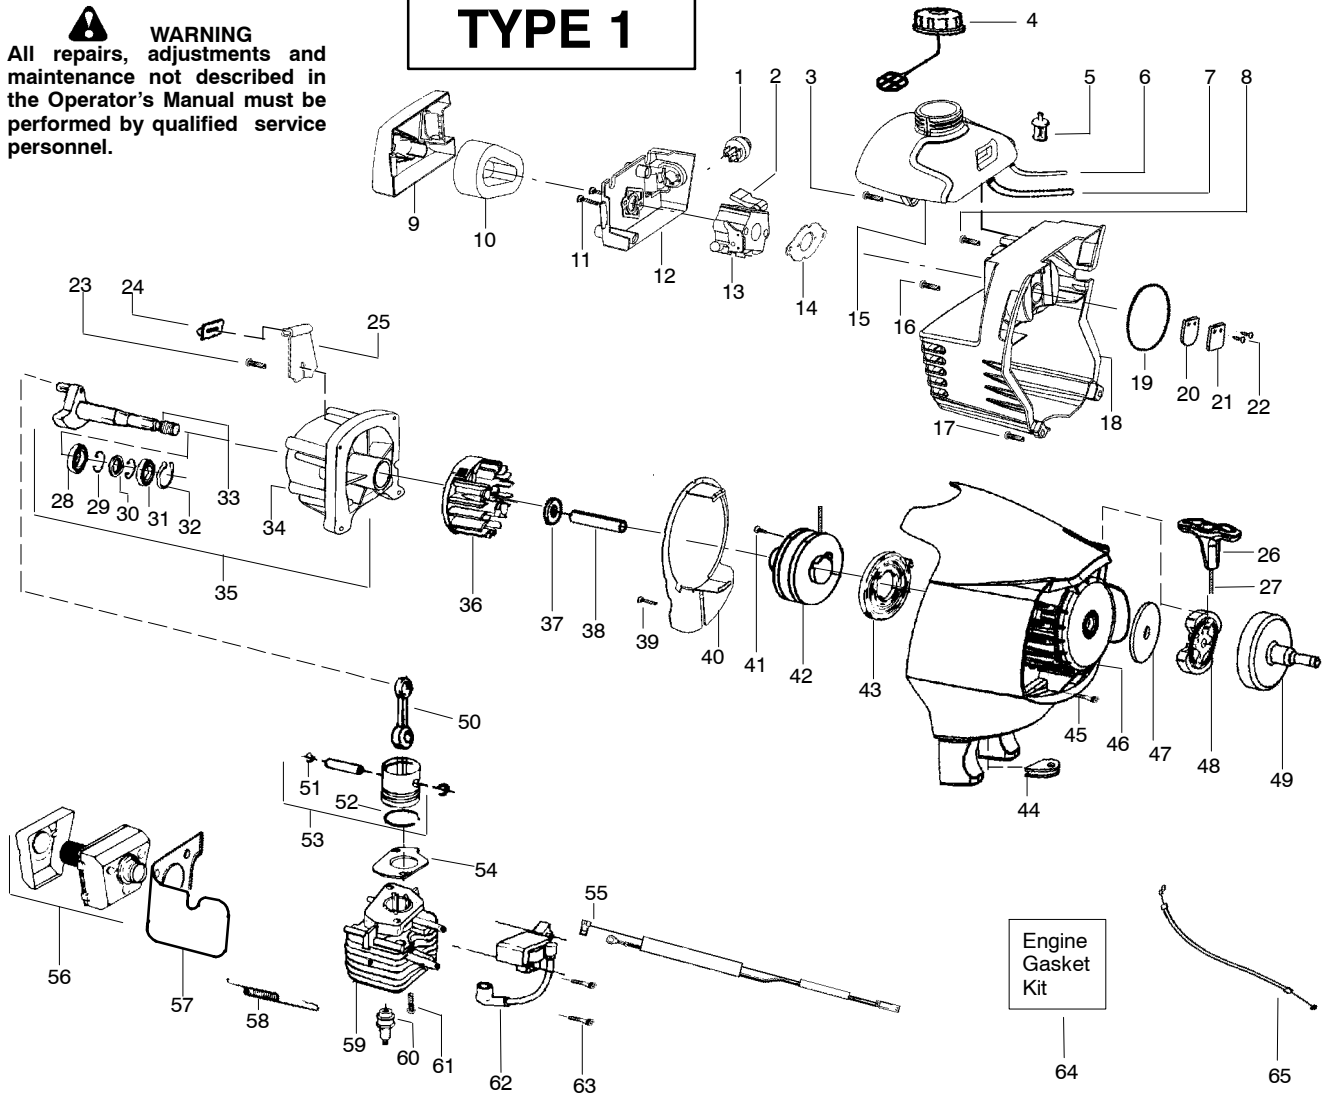

WARNING
All repairs, adjustments and maintenance not described in the Operator's Manual must be performed by qualified service personnel.

TYPE 1

Ref.	Part No.	Description	Ref.	Part No.	Description	Ref.	Part No.	Description
1.	530047721	Bulb-Purge	24.	530055492	Isolator-Tank	48.	530055122	Assy-Clutch
2.	530071717	Kit-Choke Lever	25.	530054941	Ret.-Tank	49.	530028799	Drum-Clutch
3.	530015843	Screw-tank	26.	530058742	Handle-Starter	50.	530010960	Assy-Conn. Rod
4.	530057736	Cap-Fuel w/ret.	27.	530071325	Kit-Rope	51.	530015162	Ret.-Piston pin
5.	530095646	Assy-Fuel pickup	28.	530032103	Bearing-Inner	52.	530012595	Ring-Piston
6.	530069247	Kit-Carb/Purge fuel line	29.	530015787	Retainer	53.	530072000	Kit-Piston (Incl. 51,52)
7.	530069216	Kit-Tank/Purge fuel line	30.	530019158	Seal	54.	530071401	Gasket-Cylinder(kit)
8.	530015775	Screw	31.	530032102	Bearing-Outer	55.	530058846	Assy-Leadwire
9.	530150088	Cover-Air box	32.	530015789	Ret.-Crankshaft	56.	530069310	Kit-Muffler
10.	530054946	Filter-Air	33.	530028807	Assy-Crankshaft	57.	530058957	Shield
11.	530015849	Screw-Carb.	34.	530012514	Assy-Crankcase (Incl. 28-31)	58.	530036409	Spring-Muffler
12.	530150080	Box-Air	35.	530071685	Assy-C'case/C'shaft (Incl. 32,33,34)	59.	530012490	Cylinder
13.	530071637	Assy-Carb(WT628)	36.	530055524	Assy-Flywheel	60.	952030249	Plug-Spark(RCJ-6Y)
(Note: Repair kits are not available for this carburetor)			37.	530016030	Washer	61.	530001624	Bolt-Cyl. 1/4"-20
14.	530071401	Gasket-Carb.(kit)	38.	530055620	Spacer	62.	530039218	Module-Ignition
15.	530150092	Assy-Fuel Tank	39.	530015775	Screw-Baffle	63.	530016357	Screw-Module
16.	530015771	Screw-Crankcase	40.	530054939	Plate-Baffle	64.	530071401	Kit-Gasket (Incl. 14,19, 54)
17.	530015952	Screw-Shroud	41.	530016391	Screw-Rope	65.	545026801	Assy-Throttle cable
18.	530150089	Shroud w/heat shield	42.	530071399	Kit-Pulley(incl.41)			
19.	530071401	O-ring-Shroud (kit)	43.	530042086	Spring-Starter			
20.	530027593	Valve-Reed	44.	530019182	Grommet			
21.	530054596	Stop-Reed	45.	530015810	Screw-F/hsg.			
22.	530016064	Screw-Reed stop	46.	530055248	Assy.-Fan Housing			
23.	530015875	Screw-Retainer	47.	530094189	Washer-Clutch			

✓ = NEW PART NUMBER FOR THIS IPL

* = REFER TO THE SERVICE REFERENCE INDICATED FOR MORE INFORMATION. (LOCATED AT END OF IPL)