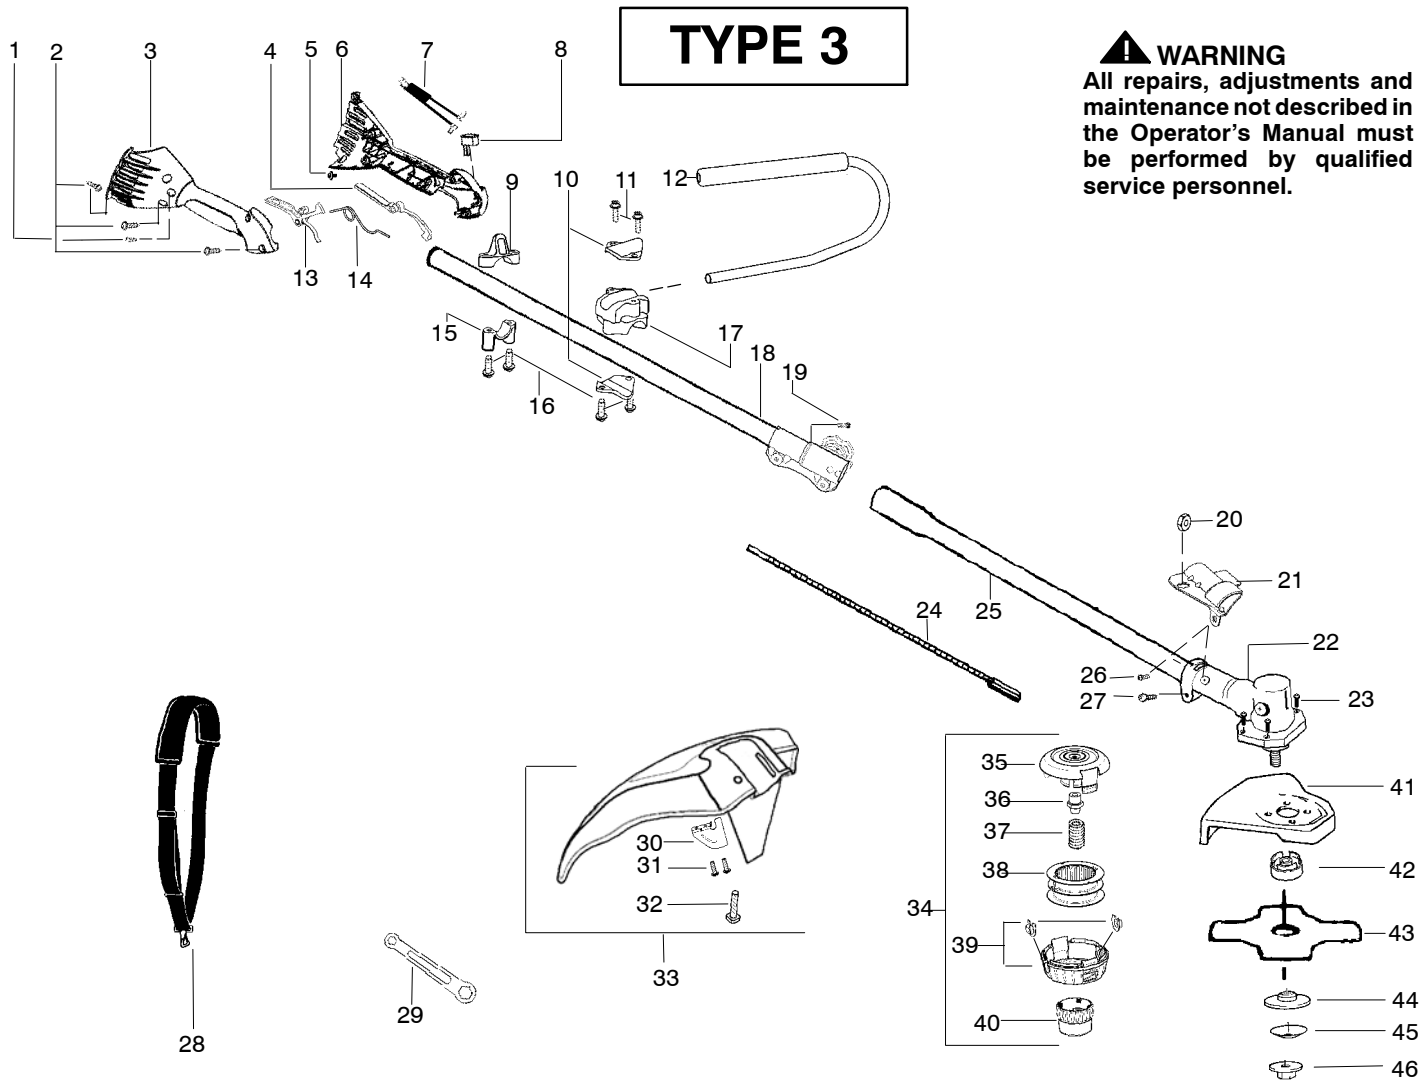

⚠ WARNING
All repairs, adjustments and maintenance not described in the Operator's Manual must be performed by qualified service personnel.

Ref.	Part No.	Description	Ref.	Part No.	Description	Ref.	Part No.	Description
1	530015805	Screw-alignment	21.	545150701	Bracket-Shield	41.	530071947	Kit-Metal Shield
2.	530015886	Screw	22.	530096100	Gearbox	42.	530095815	Dust cup
3.	545018901	Hsg.-Throttle-right	23.	530016312	Screw	43.	530055892	Assy.-Weed Blade
4.	545017601	Lockout-Throttle	24.	530096218	Shaft-Flex (lower)	44.	530095816	Washer
5.	530016326	Screw-Cable Ret.	25.	----	Kit-Lower Shaft	45.	530016240	Washer-Belleville
6.	545018701	Hsg.-Throttle-left		545006012	T330+	46.	530015793	Nut-Flange
7.	530058843	Assy-Wire		545180838	T330 (Russia only)			
8.	530069572	Kit-Switch	26.	530015775	Screw			Not Shown
9.	530057986	Clamp-Harness(upper)	27.	530016014	Screw			
10.	530058563	Clamp-Bracket	28.	530092085	Shoulder Strap			Operator Manual
11.	530015886	Screw	29.	530056401	Wrench			(Euro 1)
12	530071974	Kit-Handlebar (incl. grip, cap, decal)	30.	530052285	Limiters-Line			(Scan)
13.	545017701	Trigger-Throttle	31.	530015814	Screw			(Euro 2)
14	530016473	Spring-lockout	32.	530015820	Bolt			(Euro 3)
15.	530057987	Clamp-Harness(lower)	33.	545081001	Kit-Shield Assy. (incl. 20,29,30,31,32)			(Euro 4)
16.	530015940	Screw	34.	537419202	Assy-Head (Incl. 35 36,37,38,39,40)			(Euro 5)
17.	545024501	Clamp-Handlebar		537419302	Housing			(Turkish)
18.	---	Kit-Upper Shaft (Incl. Flex, clamp & 19)	35.	537419302	Adapter			Decal-Shaft Warning
	545006014	T330+	36.	537419801	Spring			Decal-Blade Direction
	545180337	T330 (Russia only)	37.	537338801	Wound spool			Wrench-Hex 5/32"
19.	530016344	Screw	38.	530096328	Kit-Cover and Eyelet			530031159
20	530015197	Nut	39. ✓	545003365	Knob			530150313
			40.	537419601				502035505
								545167708
								545167709
								Decal-Warn (Russia)
								Decal-Warn (Russia)

✓ = NEW PART NUMBER FOR THIS IPL

* = REFER TO THE SERVICE REFERENCE INDICATED FOR MORE INFORMATION. (LOCATED AT END OF IPL)