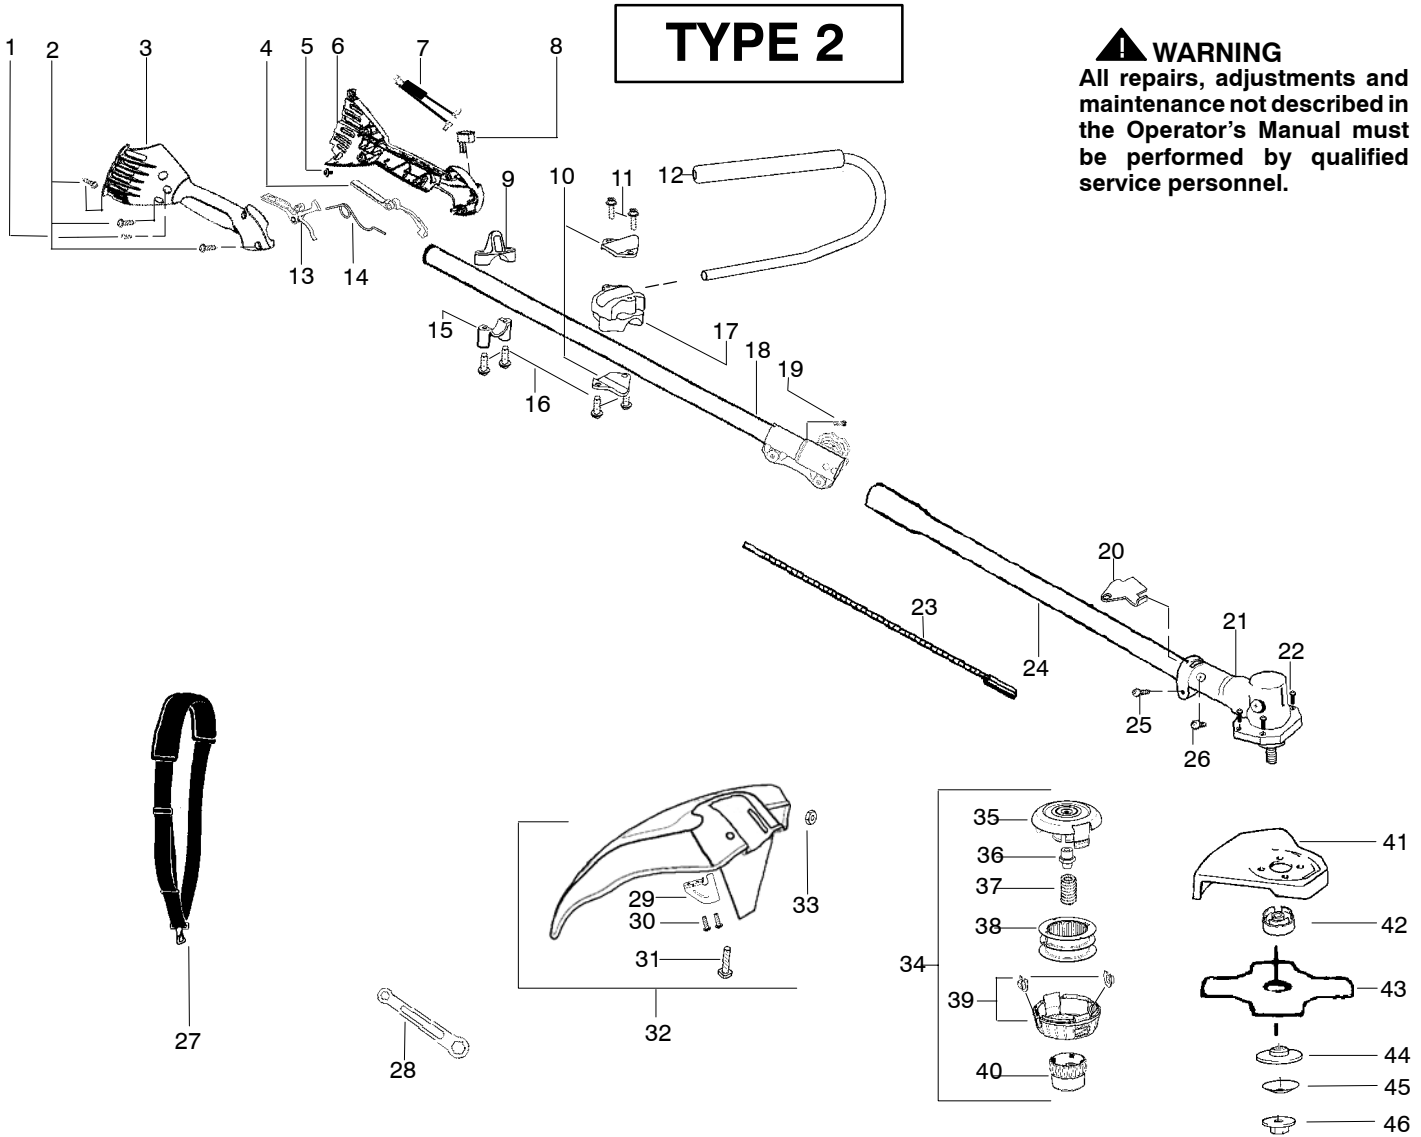

PARTS LIST NO. 530165445		PARTNER PARTS LIST	MODEL(s) T330 & T330+	
DATE 3/31/09	Replaces 530165445 - 4/17/08		Note: Illustration may differ from actual model due to design changes	PAGE NO. 2

Ref.	Part No.	Description	Ref.	Part No.	Description	Ref.	Part No.	Description
1	530015805	Screw-alignment	21.	530096100	Gearbox	41.	530071947	Kit-Metal Shield
2.	530015886	Screw	22.	530016312	Screw	42.	530095815	Dust cup
3.	545018901	Hsg.-Throttle-right	23.	530096218	Shaft-Flex (lower)	43.	530055892	Assy.-Weed Blade
4.	545017601	Lockout-Throttle	24.	545006015	Kit-Lower Shaft	44.	530095816	Washer
5.	530016326	Screw-Cable Ret.	25.	530016014	Screw	45.	530016240	Washer-Belleville
6.	545018701	Hsg.-Throttle-left	26.	530015775	Screw	46.	530015793	Nut-Flange
7.	530058843	Assy-Wire	27.	530092085	Shoulder Strap			
8.	530069572	Kit-Switch	28.	530056401	Wrench			Not Shown
9.	530057986	Clamp-Harness(upper)	29.	530052286	Limiters-Line			Operator Manual
10.	530058563	Clamp-Bracket	30.	530015814	Screw		545123405	(Euro 1)
11.	530015886	Screw	31.	530015820	Bolt		545123404	(Scan)
12.	530071974	Kit-Handlebar (incl. grip, cap, decal)	32.	545081001	Kit-Shield Assy. (incl. 28,29,30,31,33)		545123406	(Euro 2)
13.	545017701	Trigger-Throttle	33.	530015197	Nut		545123407	(Euro 3)
14.	530016473	Spring-lockout	34.	537419202	Assy-Head (Incl. 35 36,37,38,39,40)		545123409	(Euro 4)
15.	530057987	Clamp-Harness(lower)	35.	537419302	Housing		545123410	(Euro 5)
16.	530015940	Screw	36.	537419801	Adapter		545123408	(Turkish)
17.	545024501	Clamp-Handlebar	37.	537338801	Spring		530150377	Decal-Shaft Warning
18.	545006014	Kit-Upper Shaft (Incl. Flex, clamp & 19)	38.	530096328	Wound spool .095		530056335	Decal-Blade Direction
19.	530016344	Screw	39.	545003365	Kit-Cover and Eyelet		530031159	Wrench-Hex 5/32"
20.	530057554	Bracket-Shield	40.	537419601	Knob		530150313	Decal-Warning (upper)
							502035505	Guard-Transport

✓ = NEW PART NUMBER FOR THIS IPL

★ = REFER TO THE SERVICE REFERENCE INDICATED FOR MORE INFORMATION. (LOCATED AT END OF IPL)